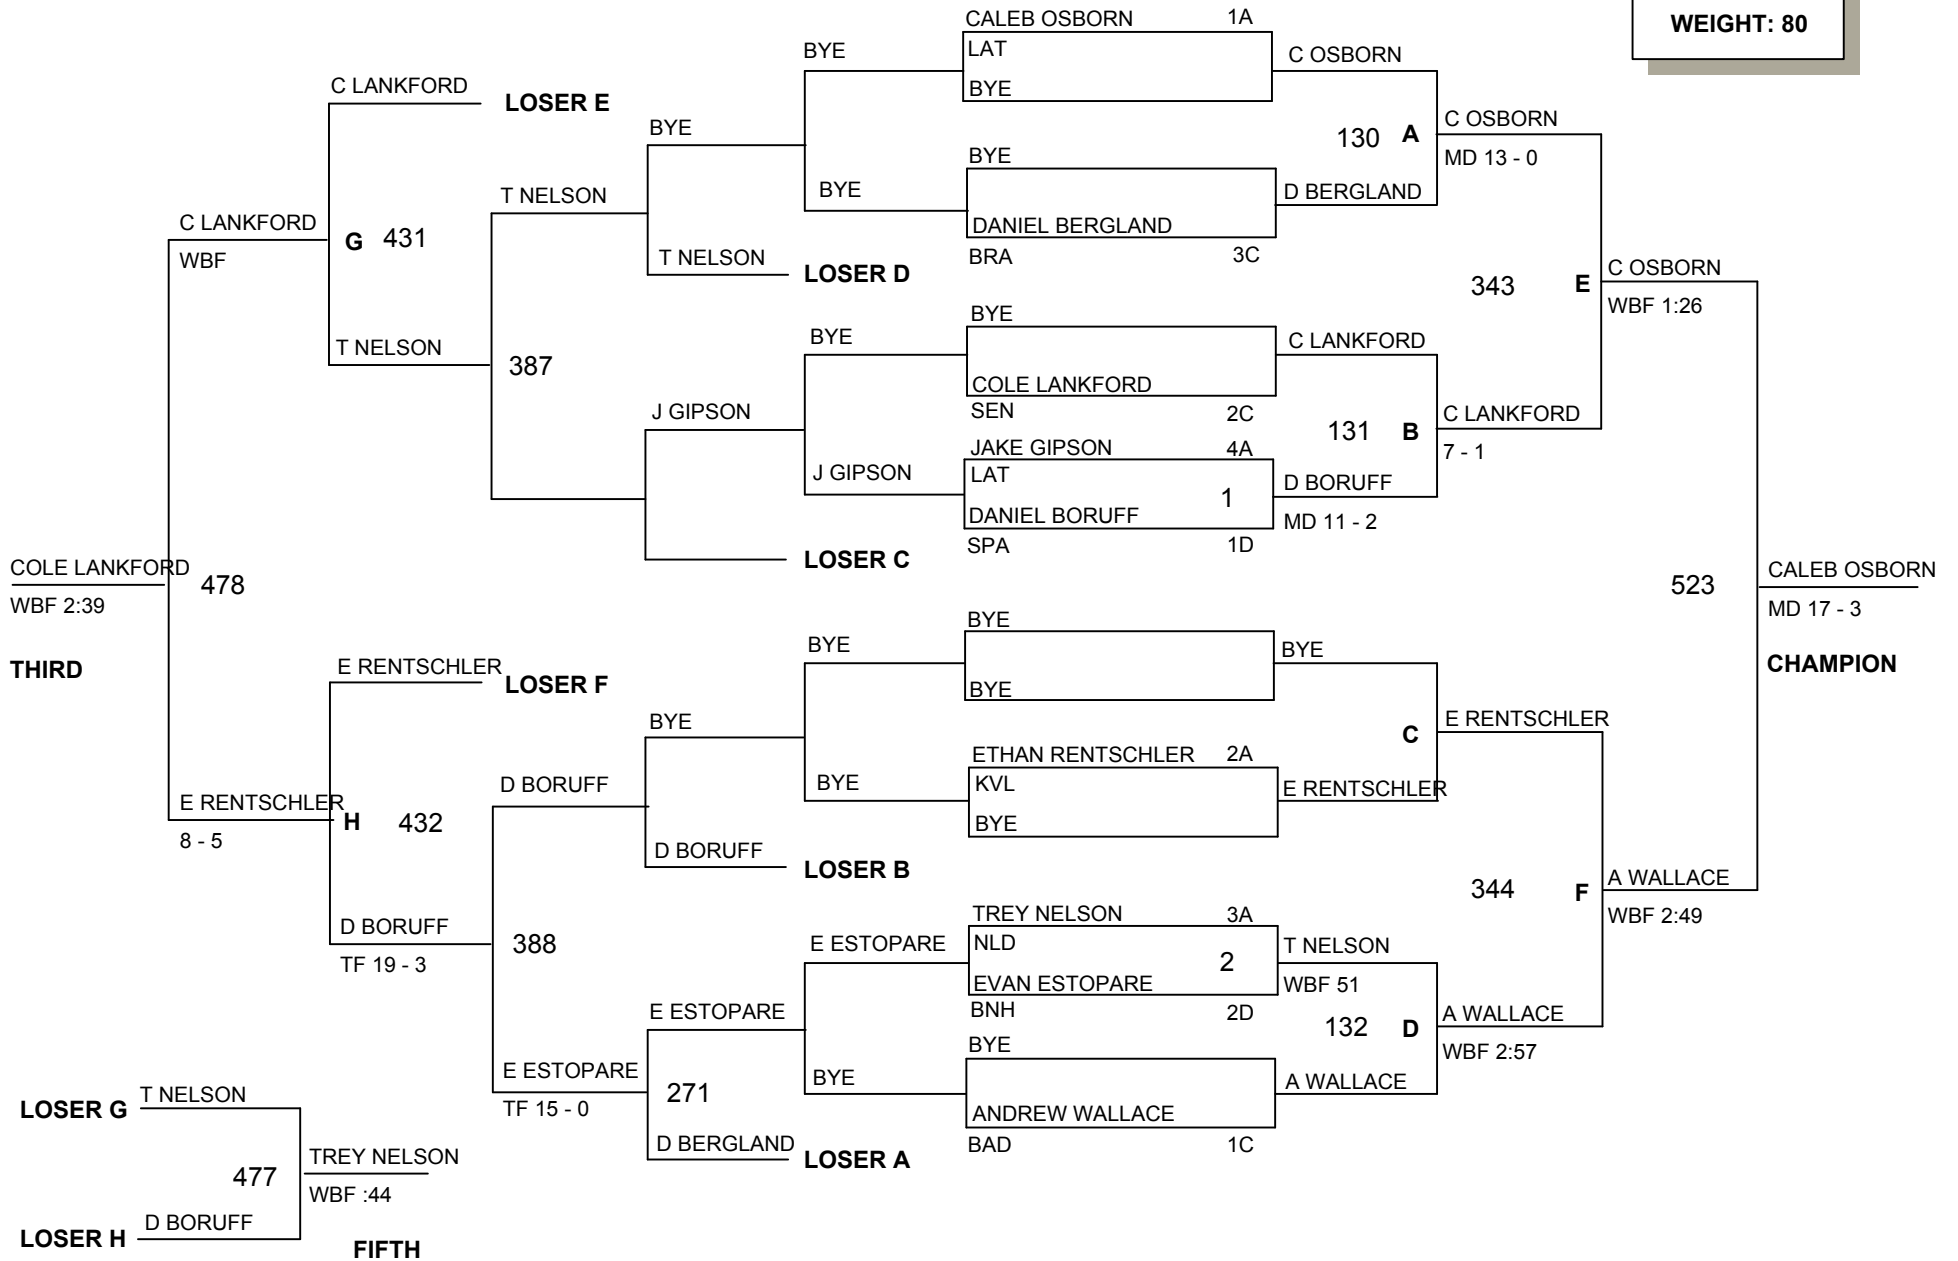

Missouri USA Wrestling State Folkstyle Championship

Site: Hearnnes Center, Date: March 27-29, 2009

AGE: 14
WEIGHT: 80