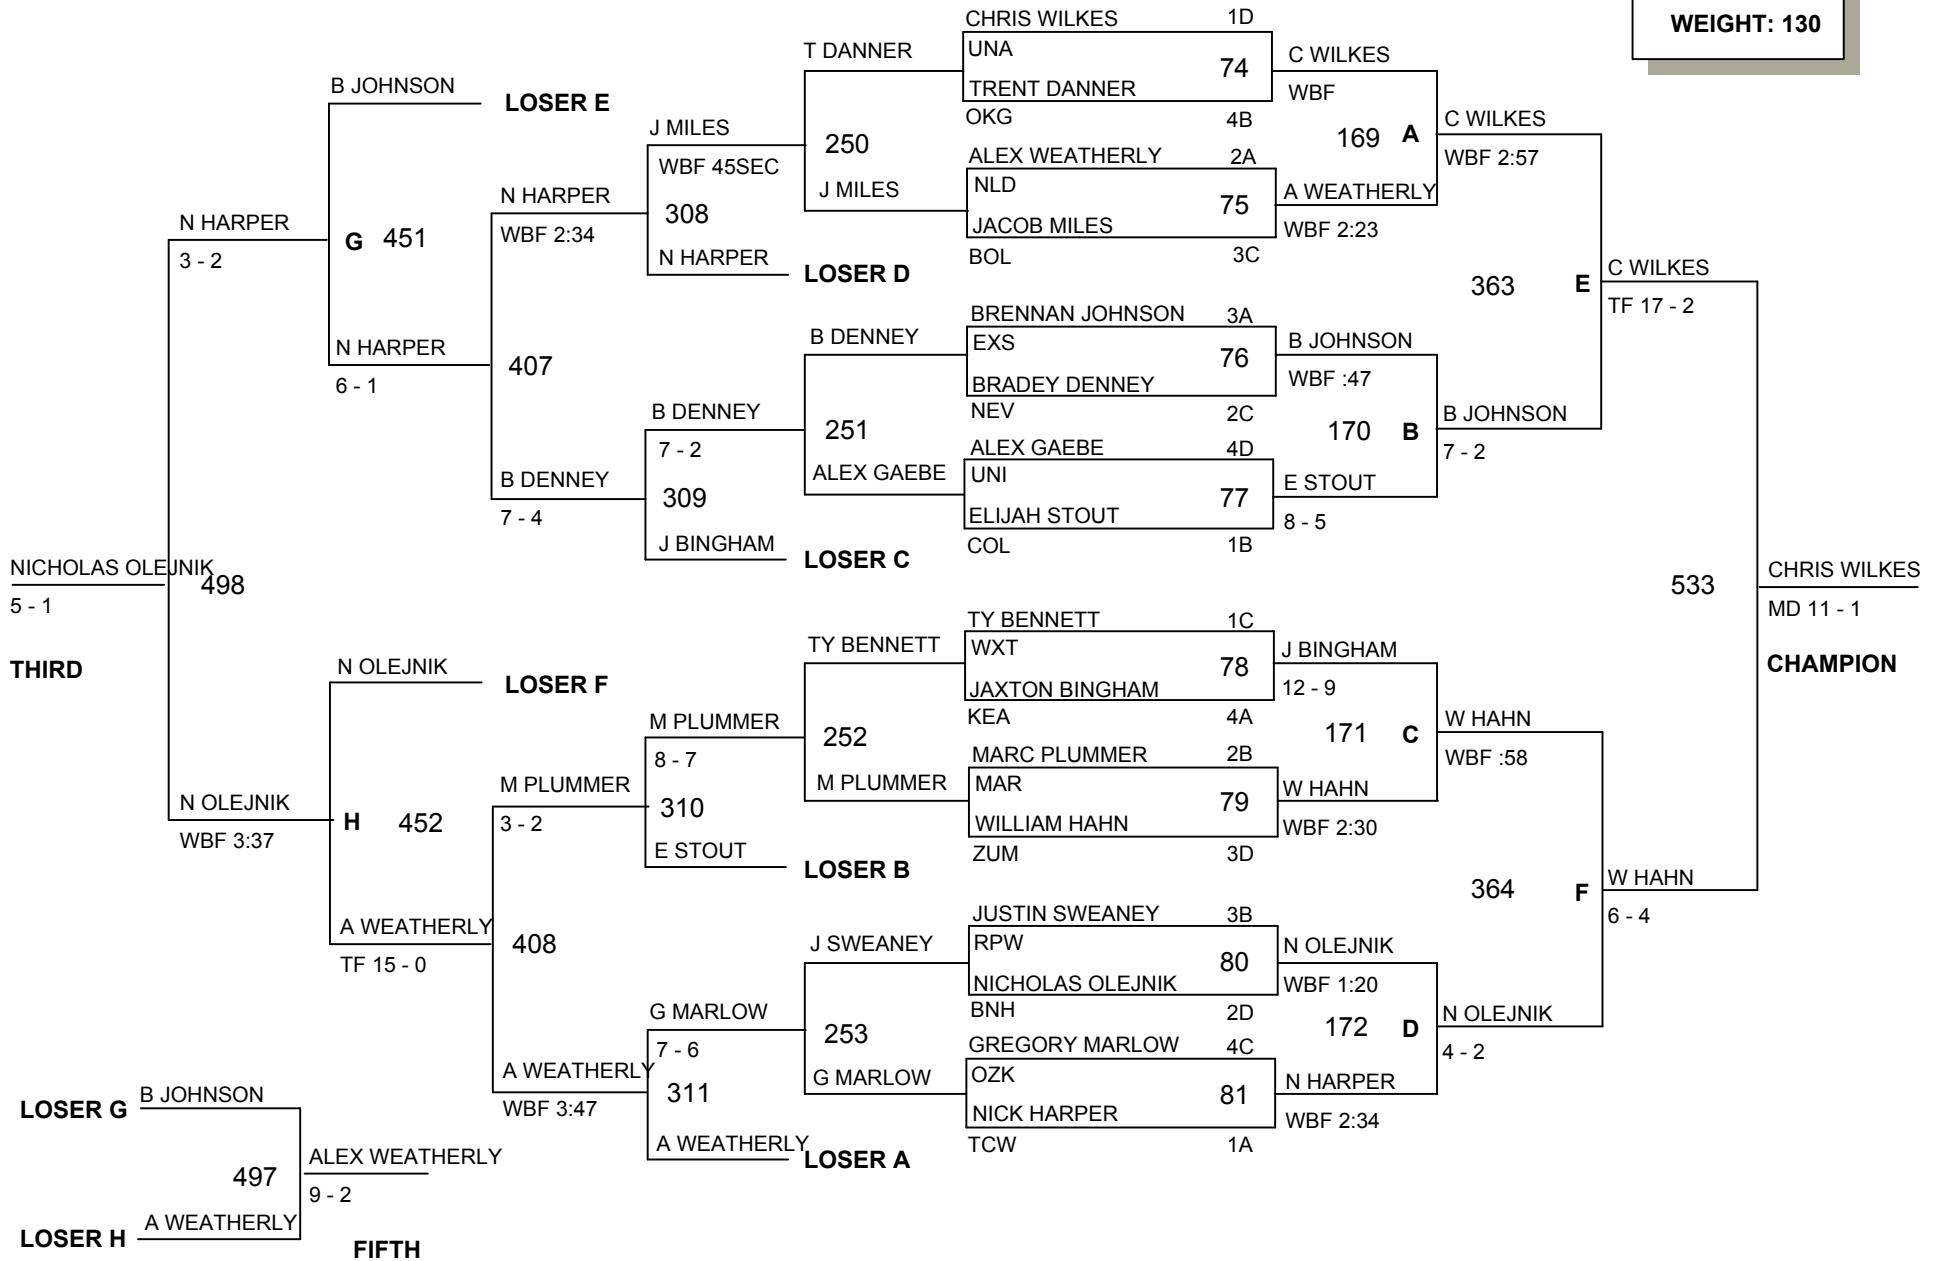

Missouri USA Wrestling State Folkstyle Championship

Site: Hearnnes Center, Date: March 27-29, 2009

AGE: 14

WEIGHT: 130