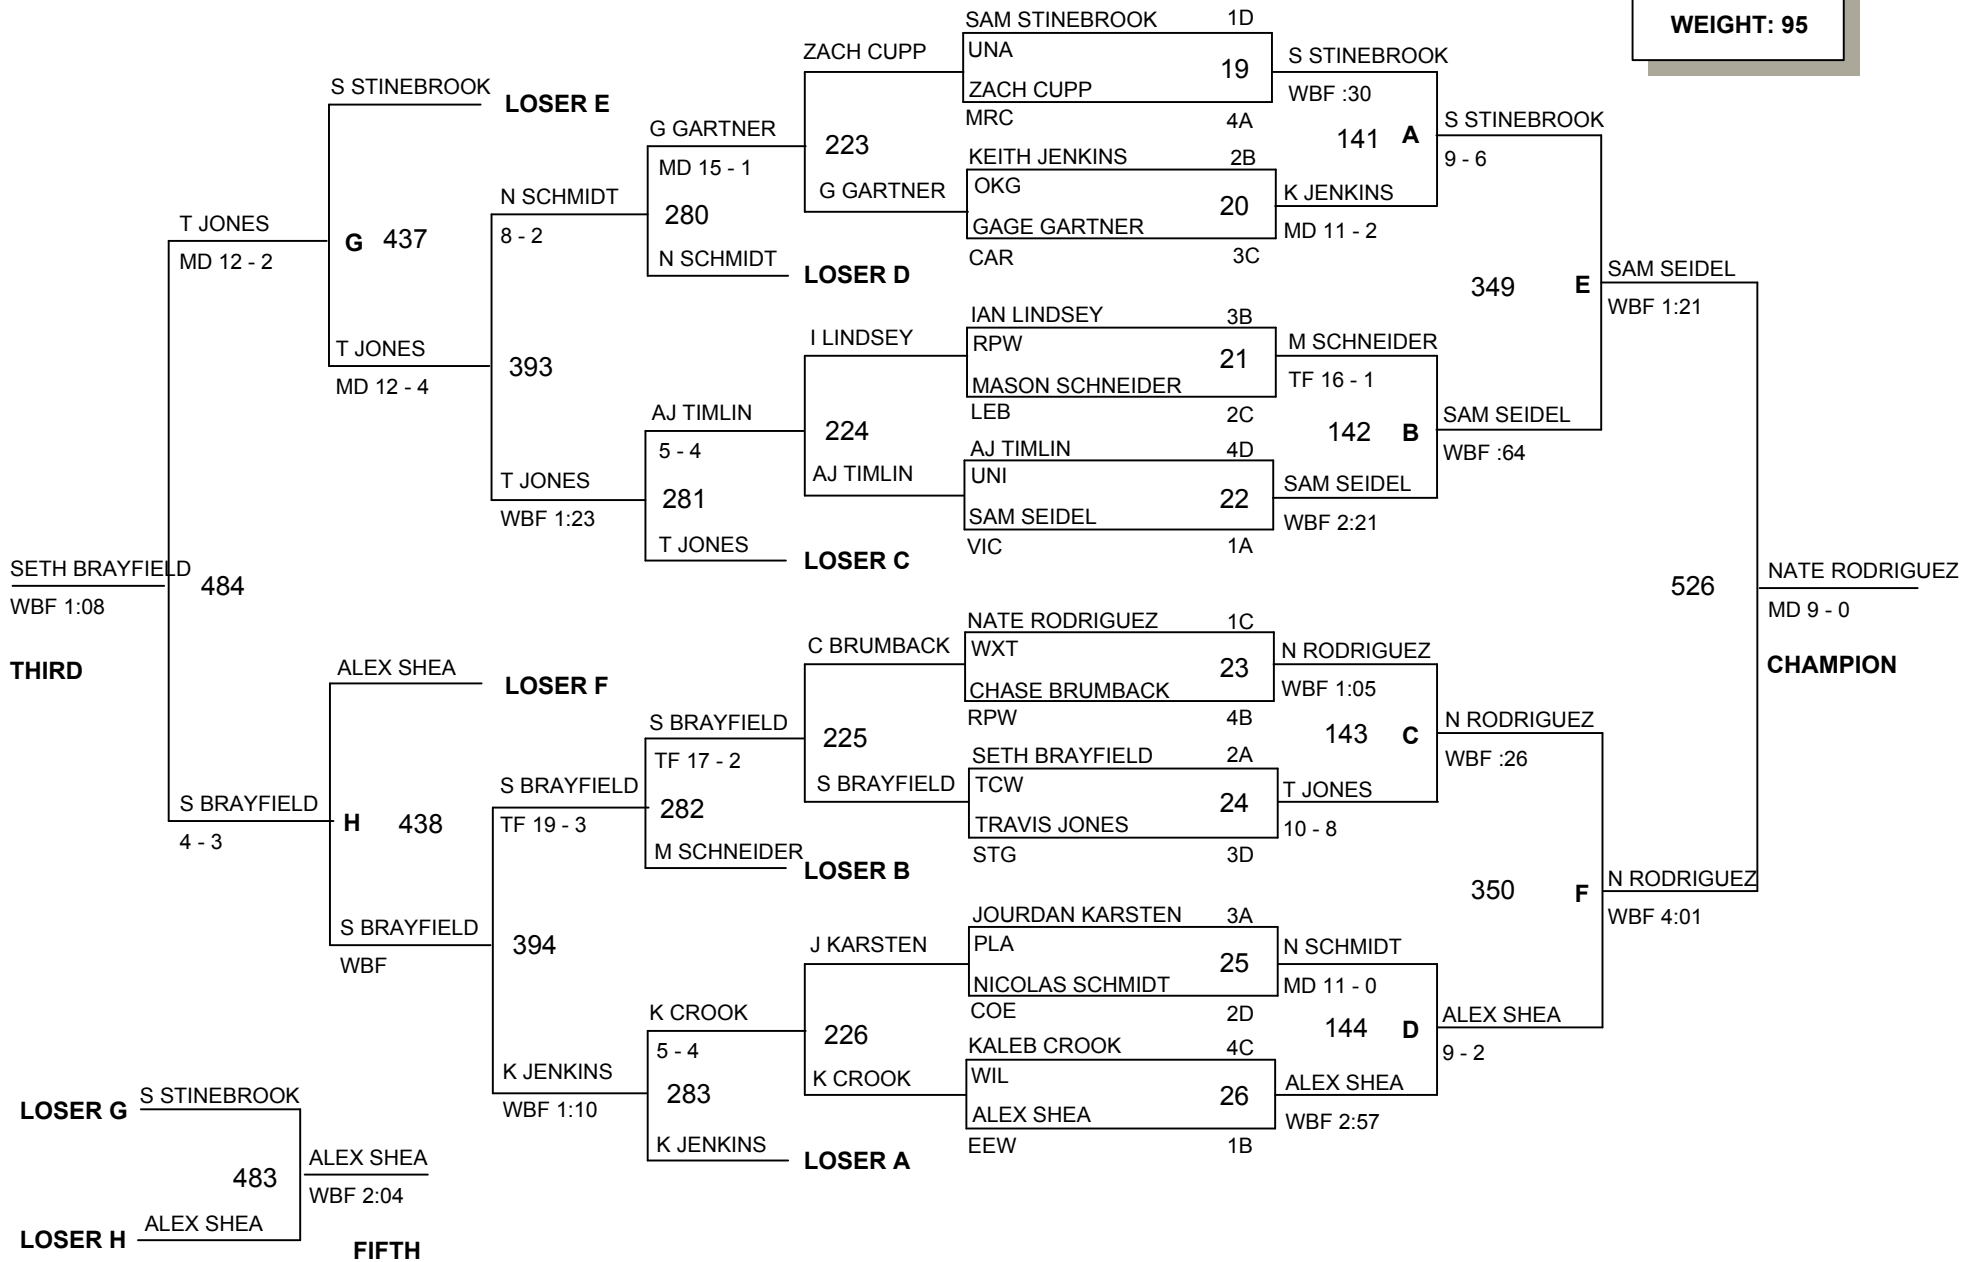

Missouri USA Wrestling State Folkstyle Championship

Site: Hearnnes Center, Date: March 27-29, 2009

AGE: 14

WEIGHT: 95