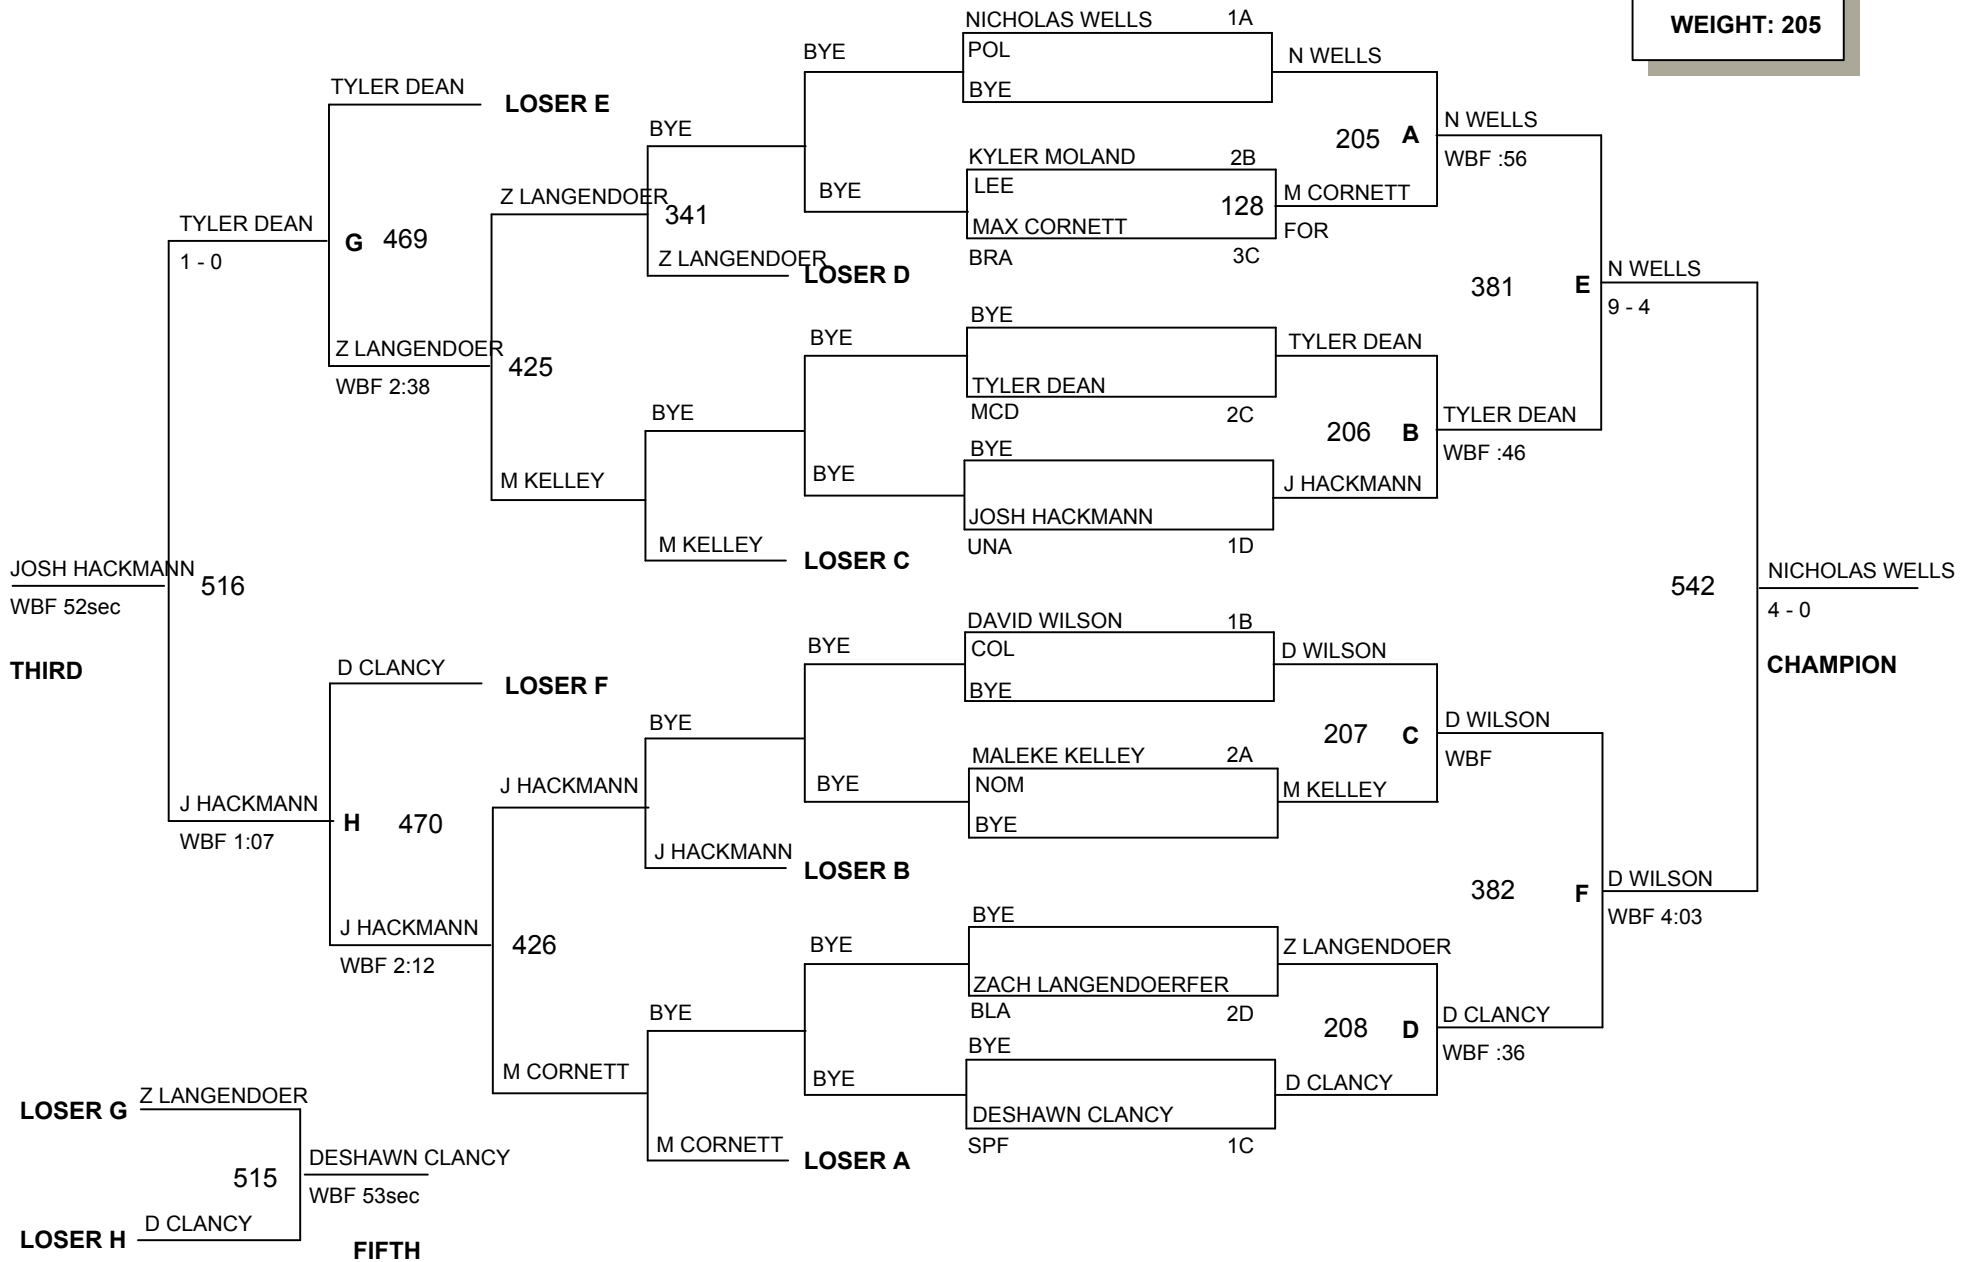

Missouri USA Wrestling State Folkstyle Championship

Site: Hearnnes Center, Date: March 27-29, 2009

AGE: 14
WEIGHT: 205