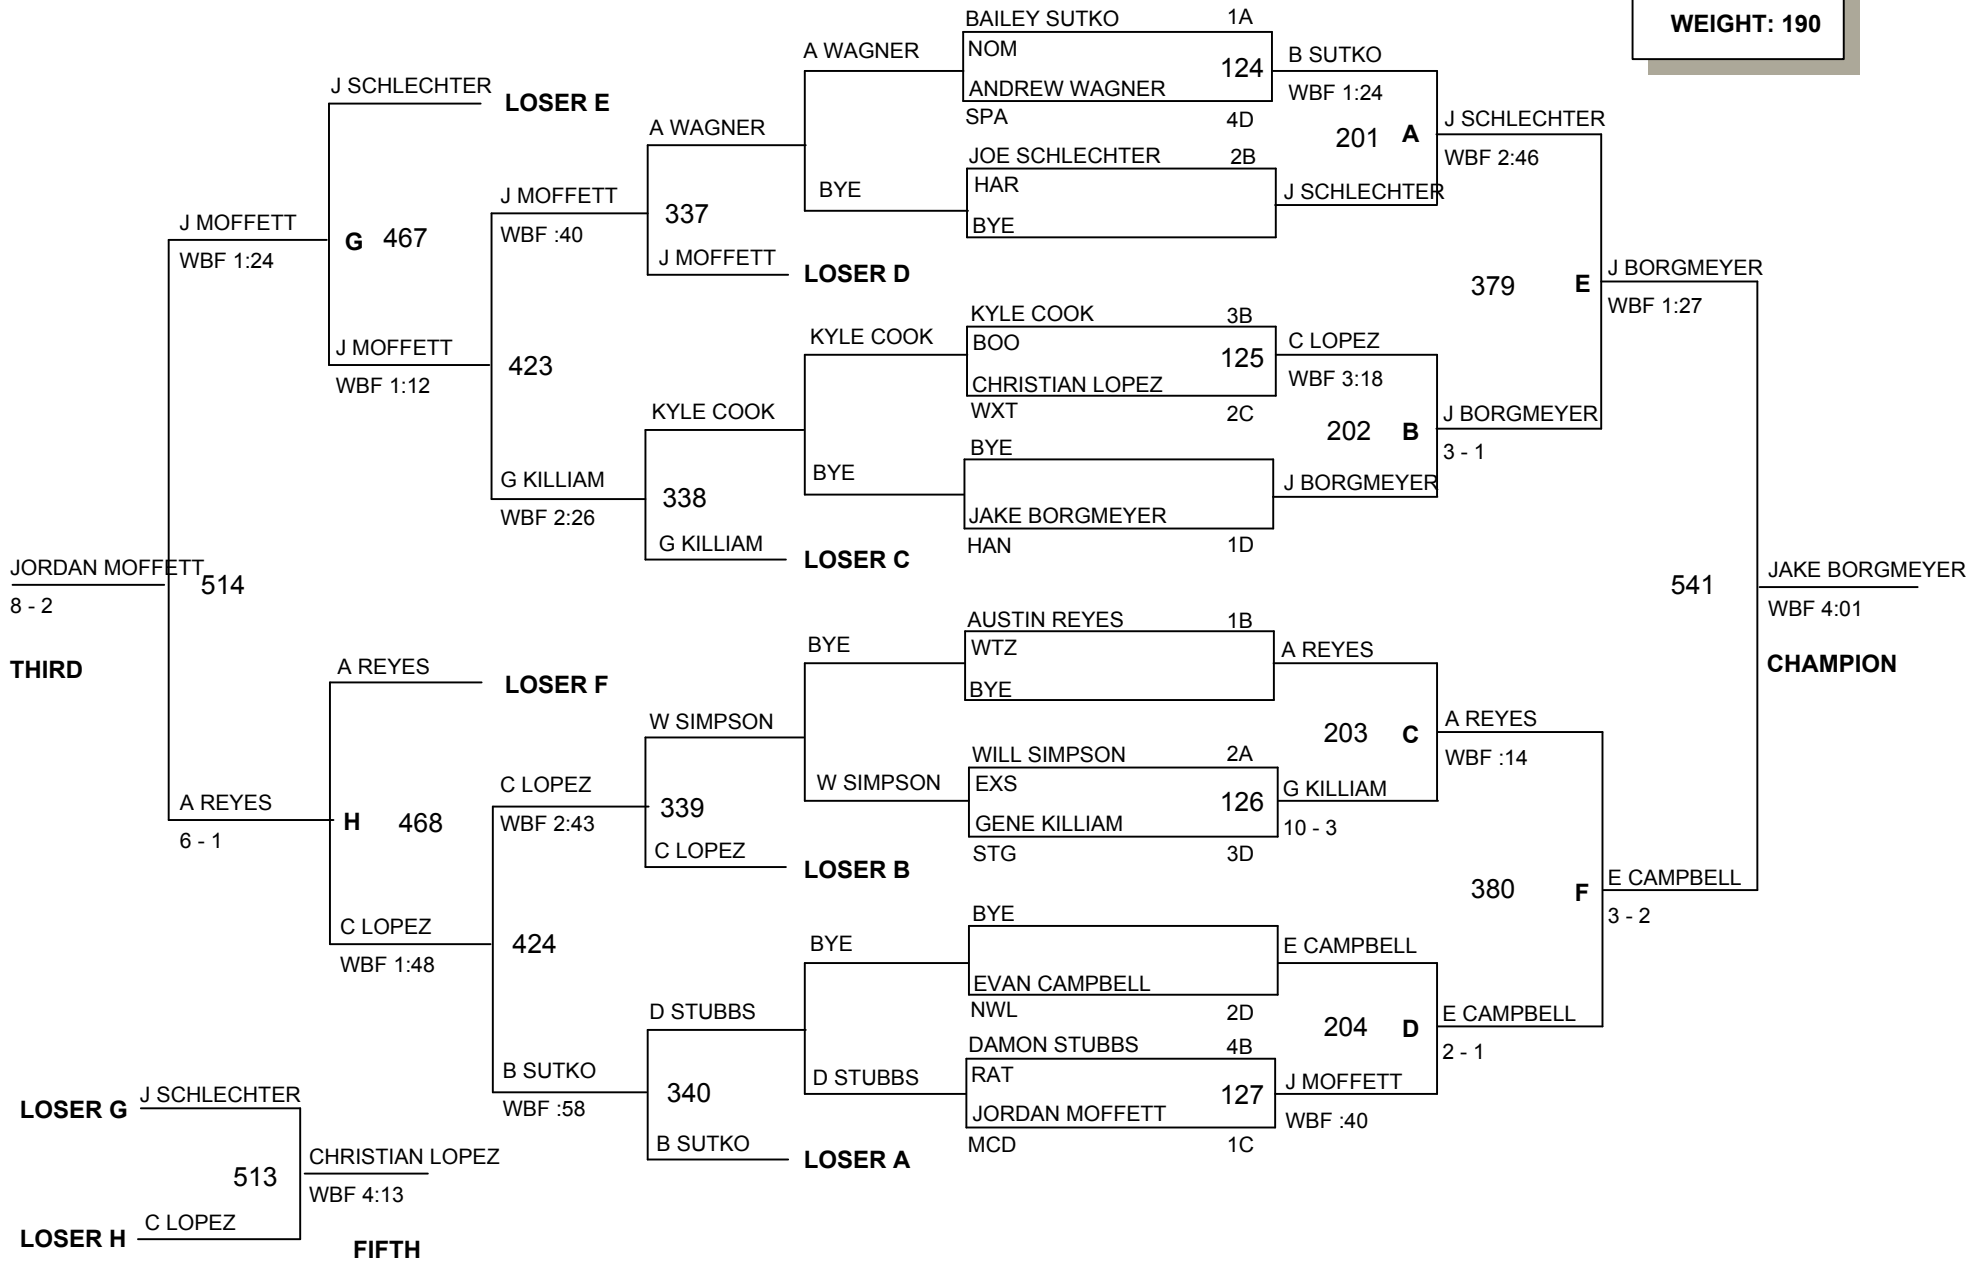

Missouri USA Wrestling State Folkstyle Championship

Site: Hearnnes Center, Date: March 27-29, 2009

AGE: 14

WEIGHT: 190