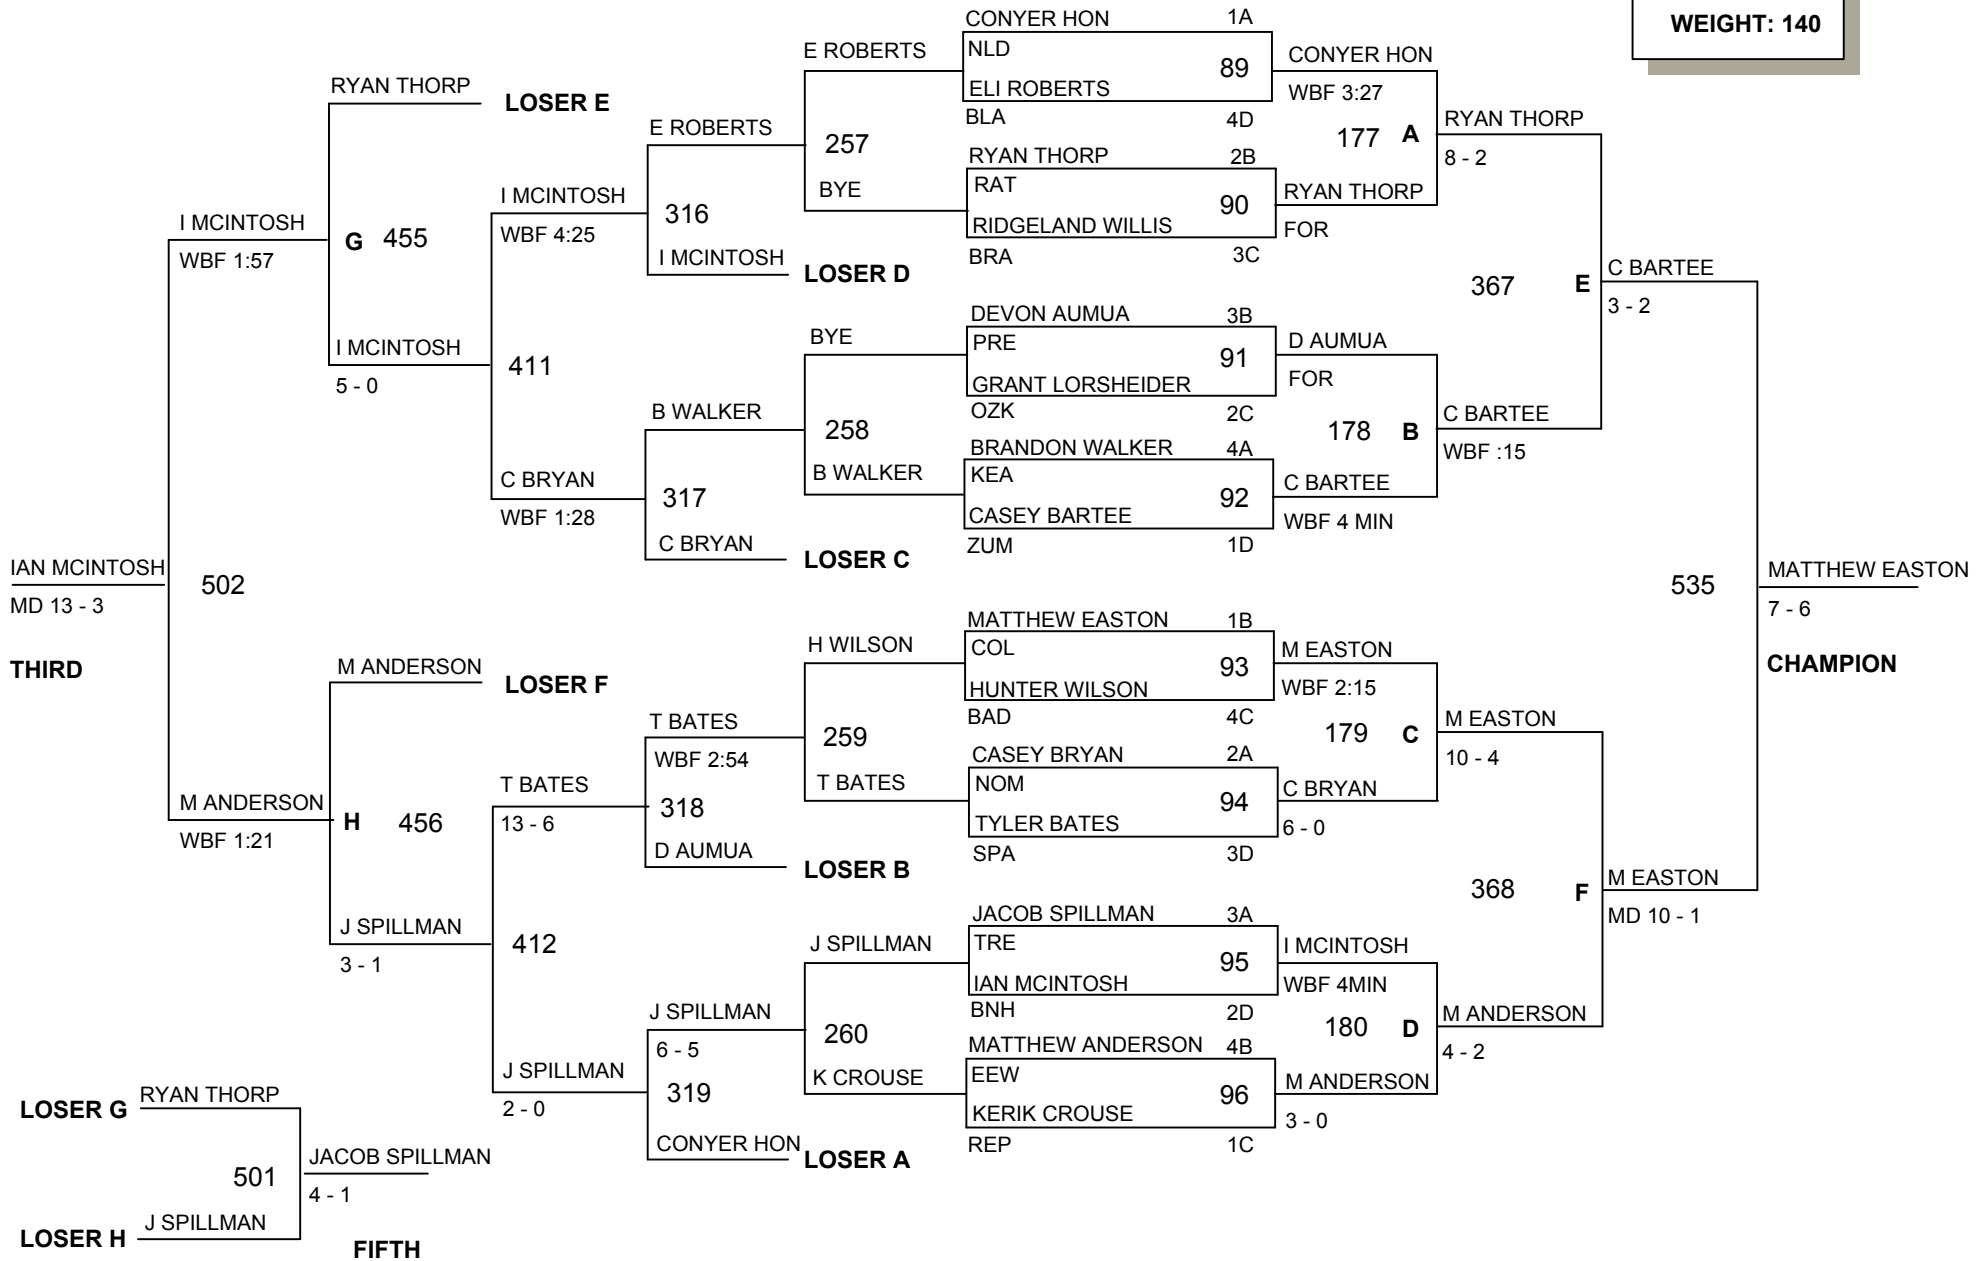

Missouri USA Wrestling State Folkstyle Championship

Site: Hearnnes Center, Date: March 27-29, 2009

AGE: 14

WEIGHT: 140