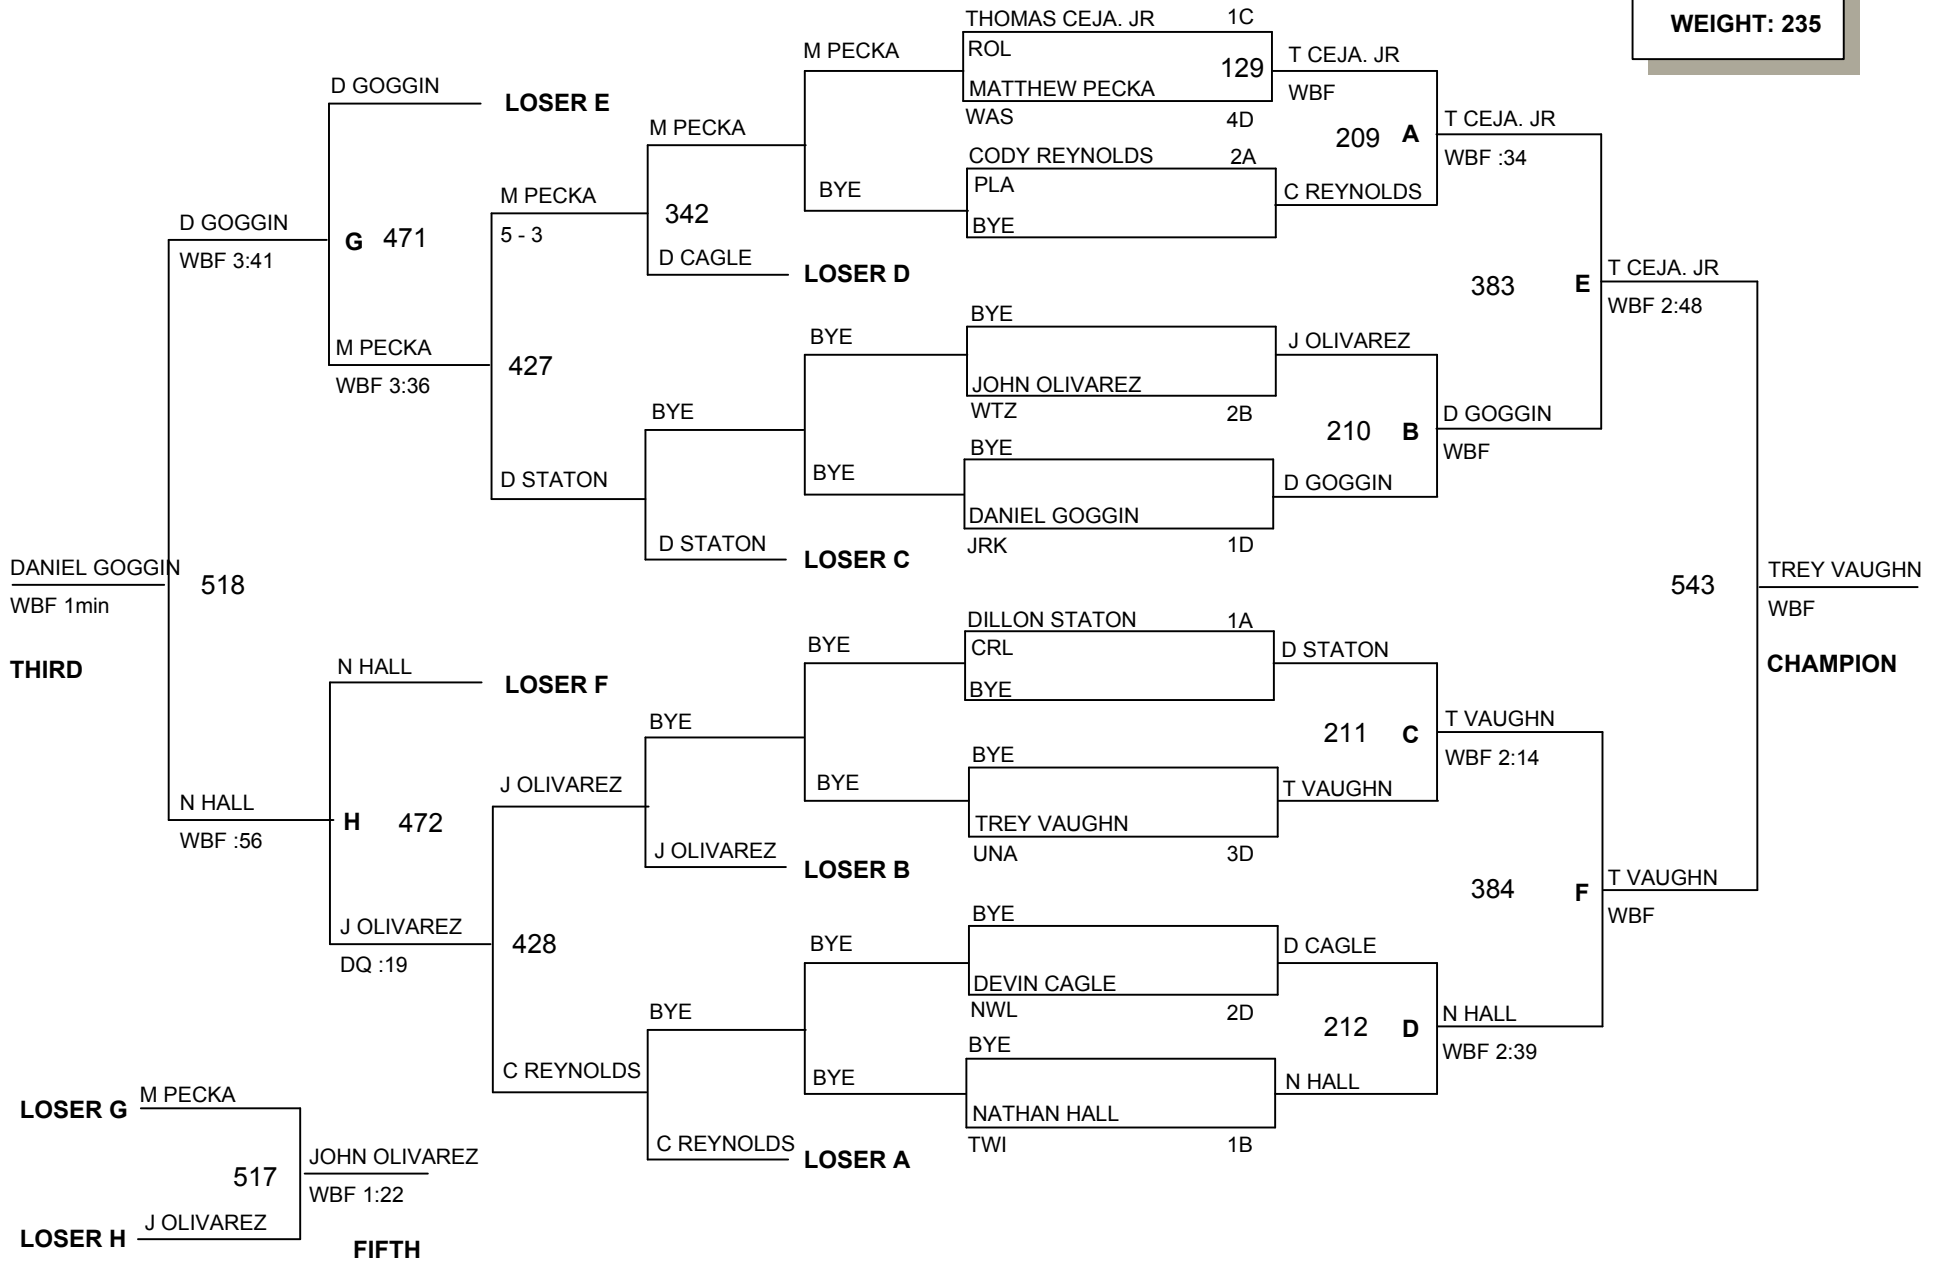

Missouri USA Wrestling State Folkstyle Championship

Site: Hearn Center, Date: March 27-29, 2009

AGE: 14

WEIGHT: 235