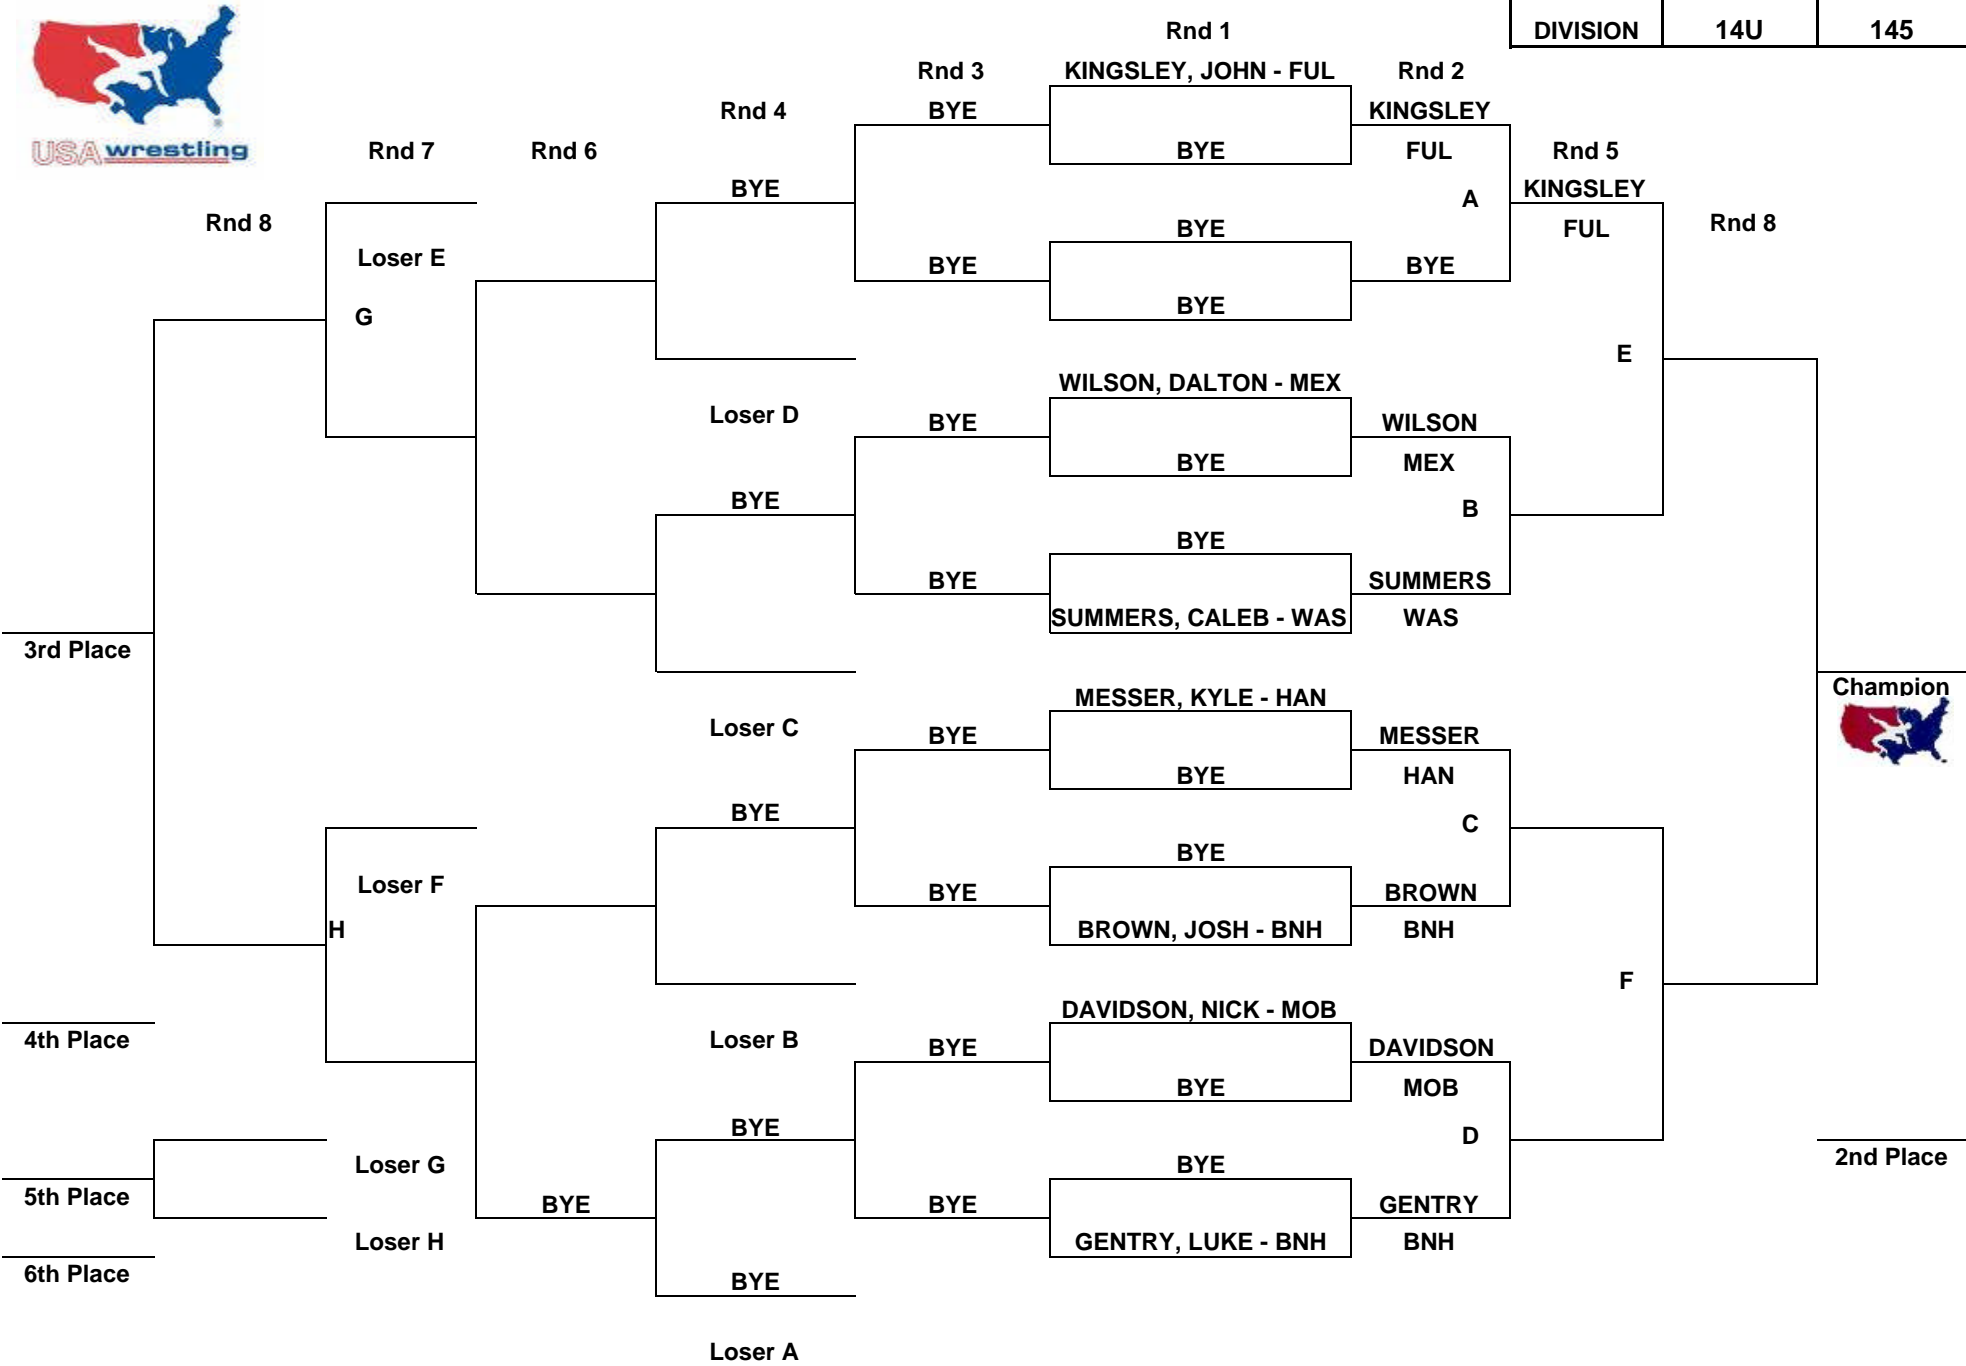

2009 MO USA WRESTLING REGION D TOURNAMENT

March 14, 2009		
DIVISION	14U	145

Hosted By:
The Wentzville Holt Wrestling Club @ Timberland High School - Wentzville, MO