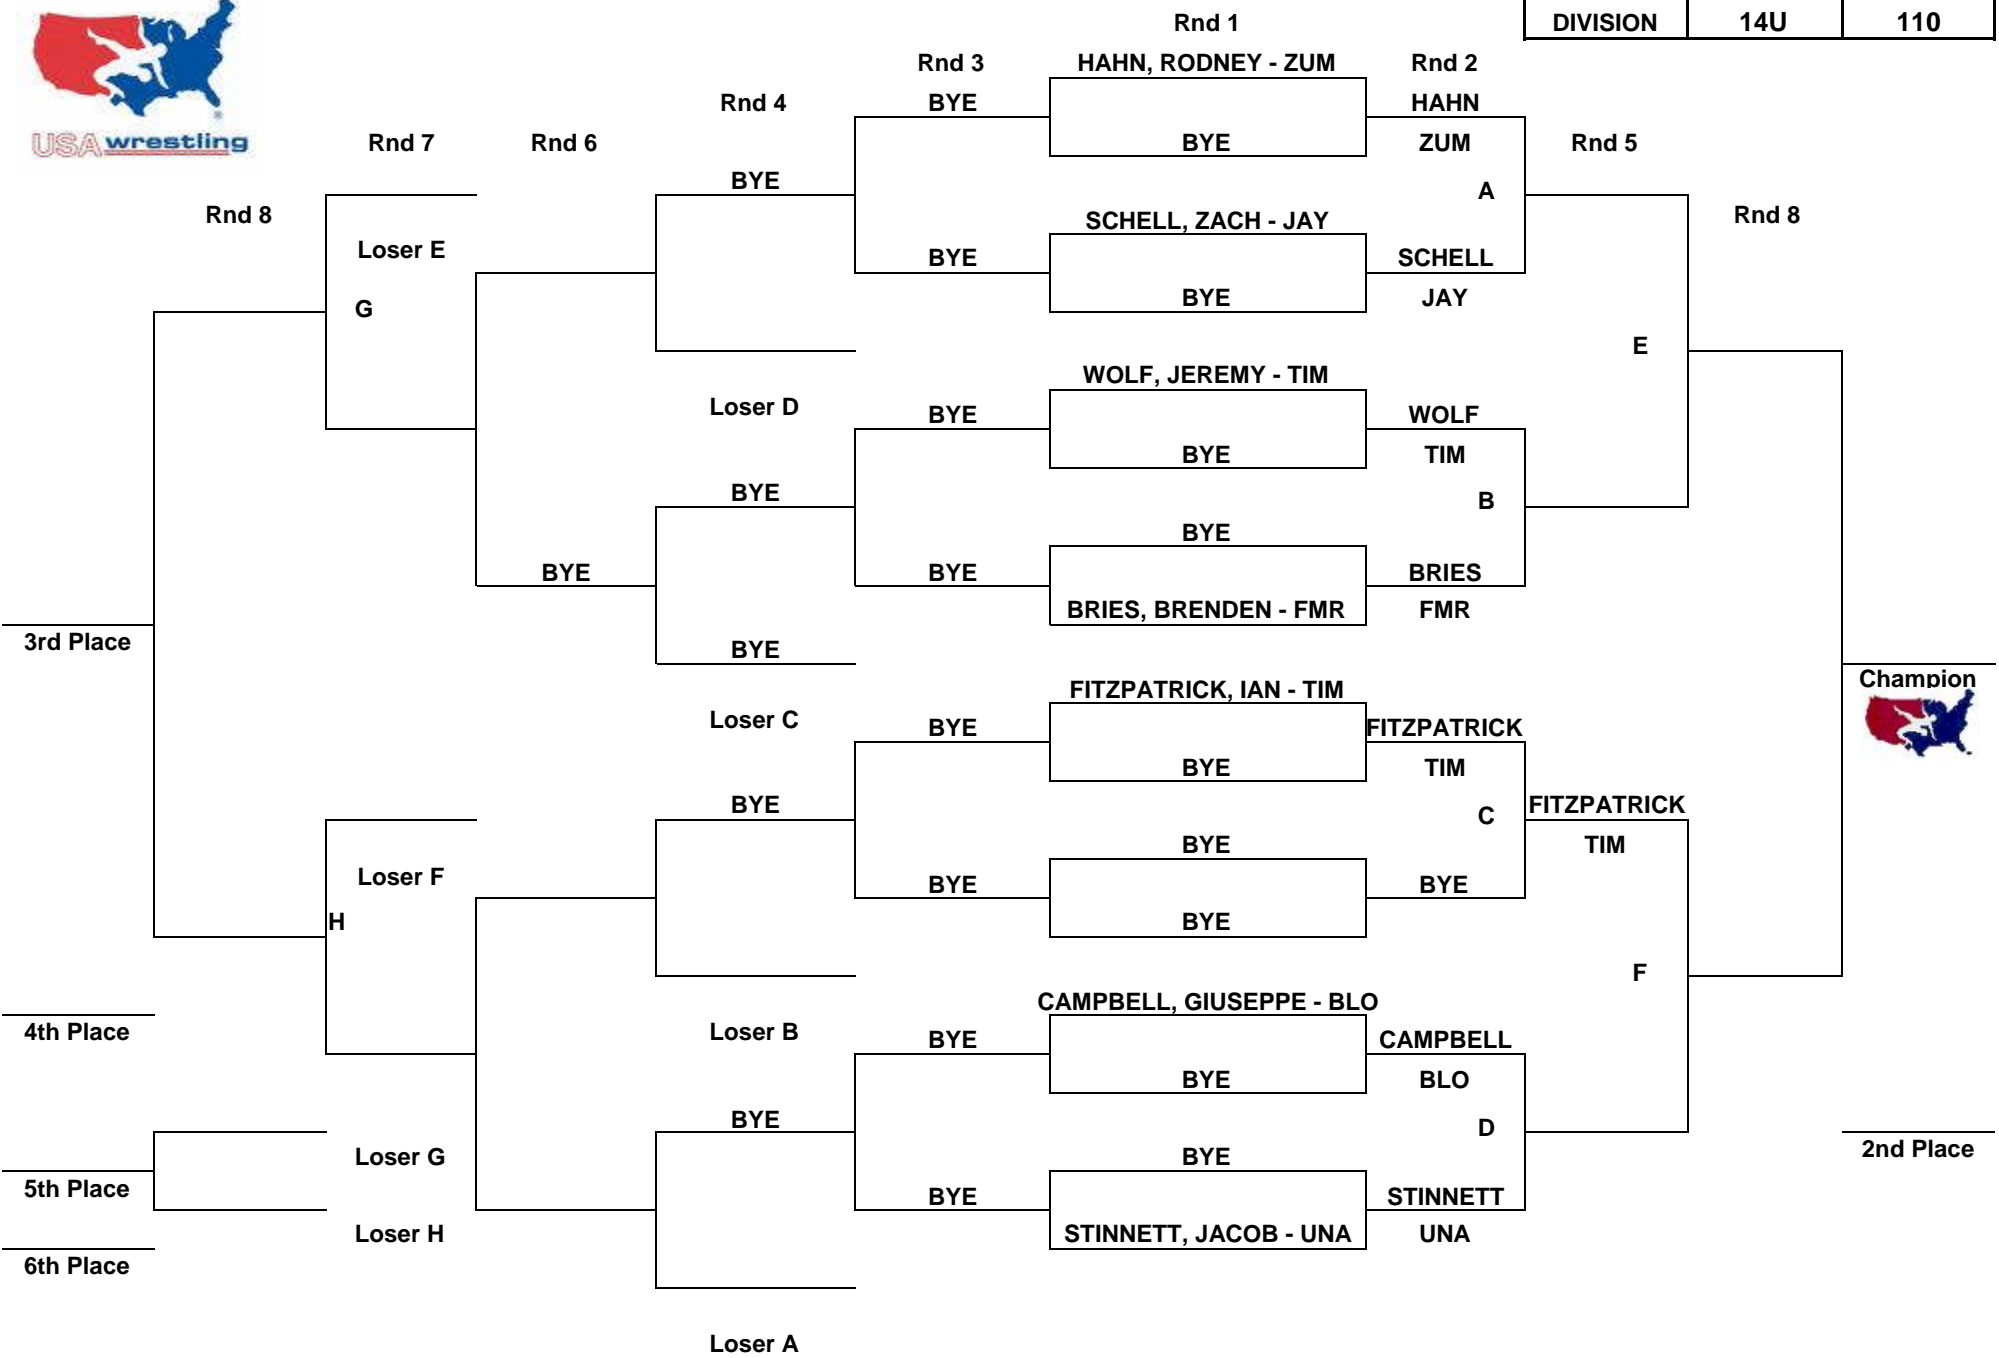

2009 MO USA WRESTLING REGION D TOURNAMENT

March 14, 2009		
DIVISION	14U	110

Hosted By:
The Wentzville Holt Wrestling Club @ Timberland High School - Wentzville, MO