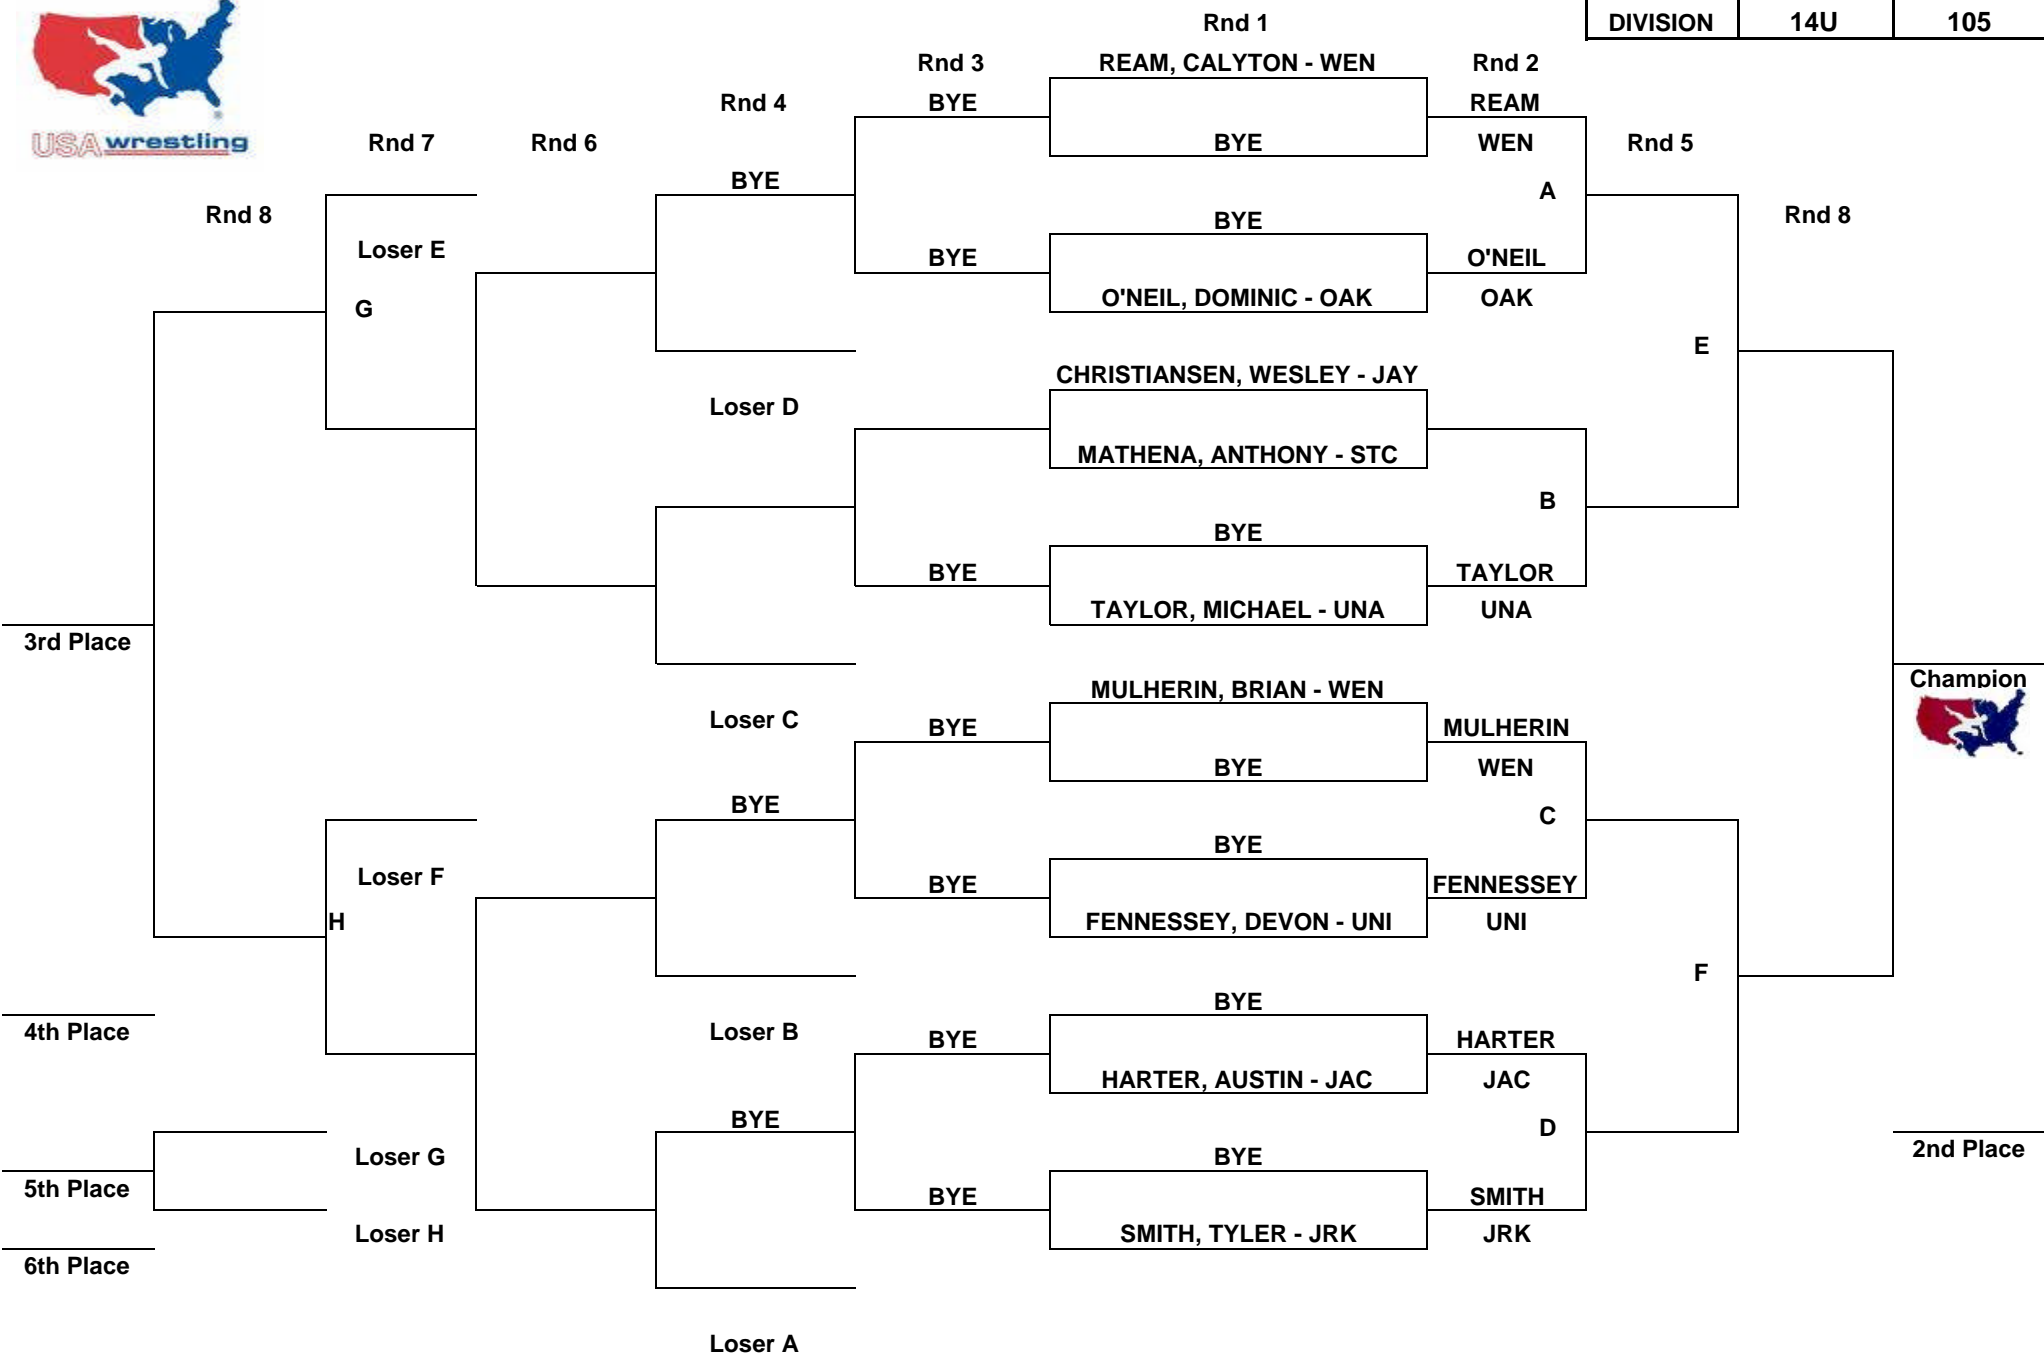

2009 MO USA WRESTLING REGION D TOURNAMENT

March 14, 2009		
DIVISION	14U	105

Hosted By:
The Wentzville Holt Wrestling Club @ Timberland High School - Wentzville, MO