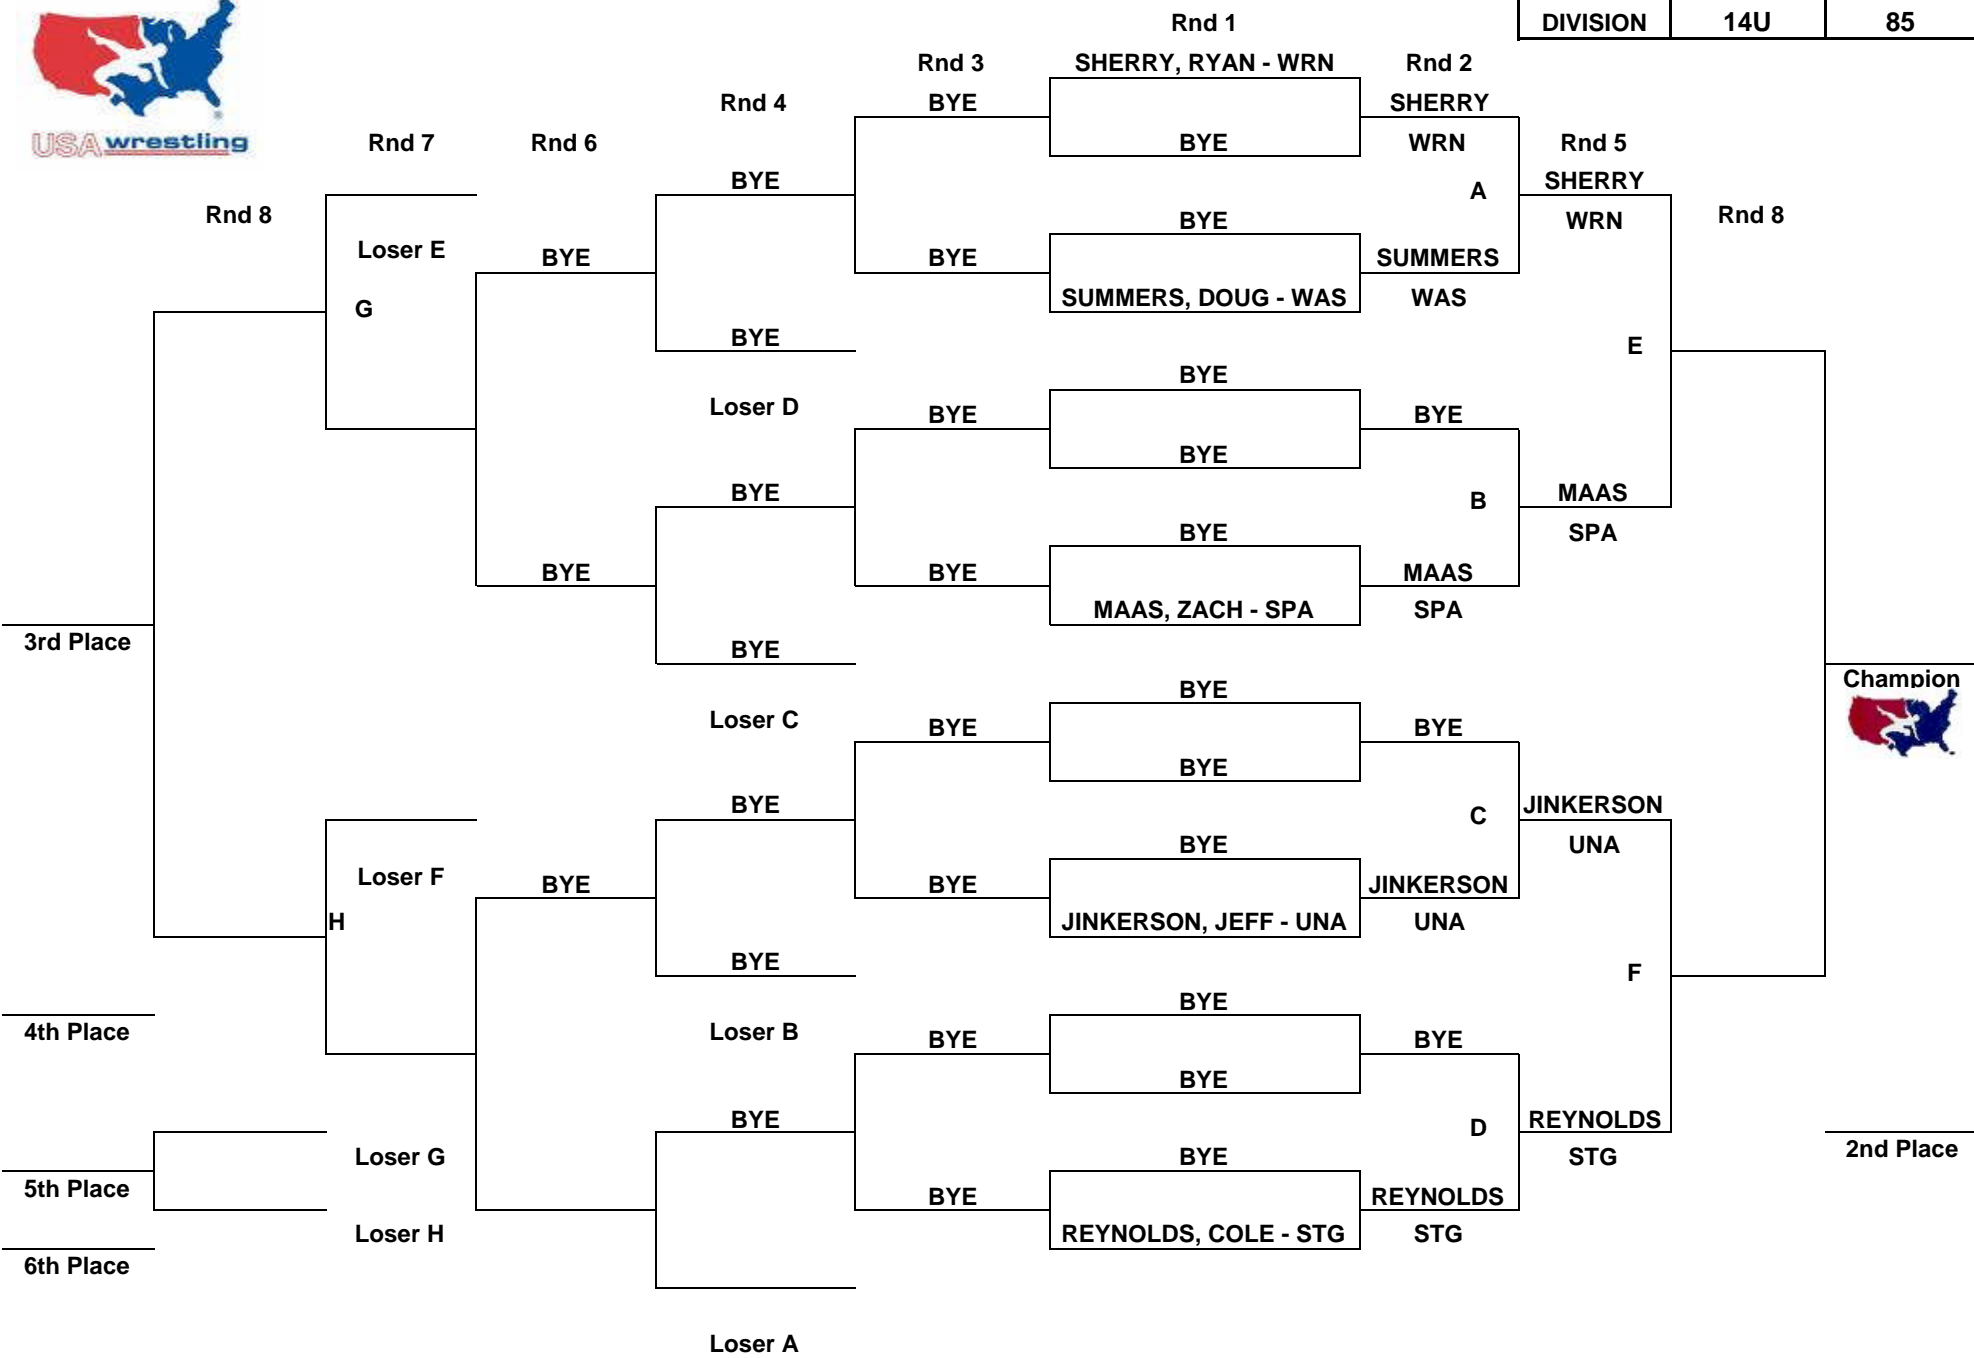

2009 MO USA WRESTLING REGION D TOURNAMENT

March 14, 2009		
DIVISION	14U	85

Hosted By:
The Wentzville Holt Wrestling Club @ Timberland High School - Wentzville, MO