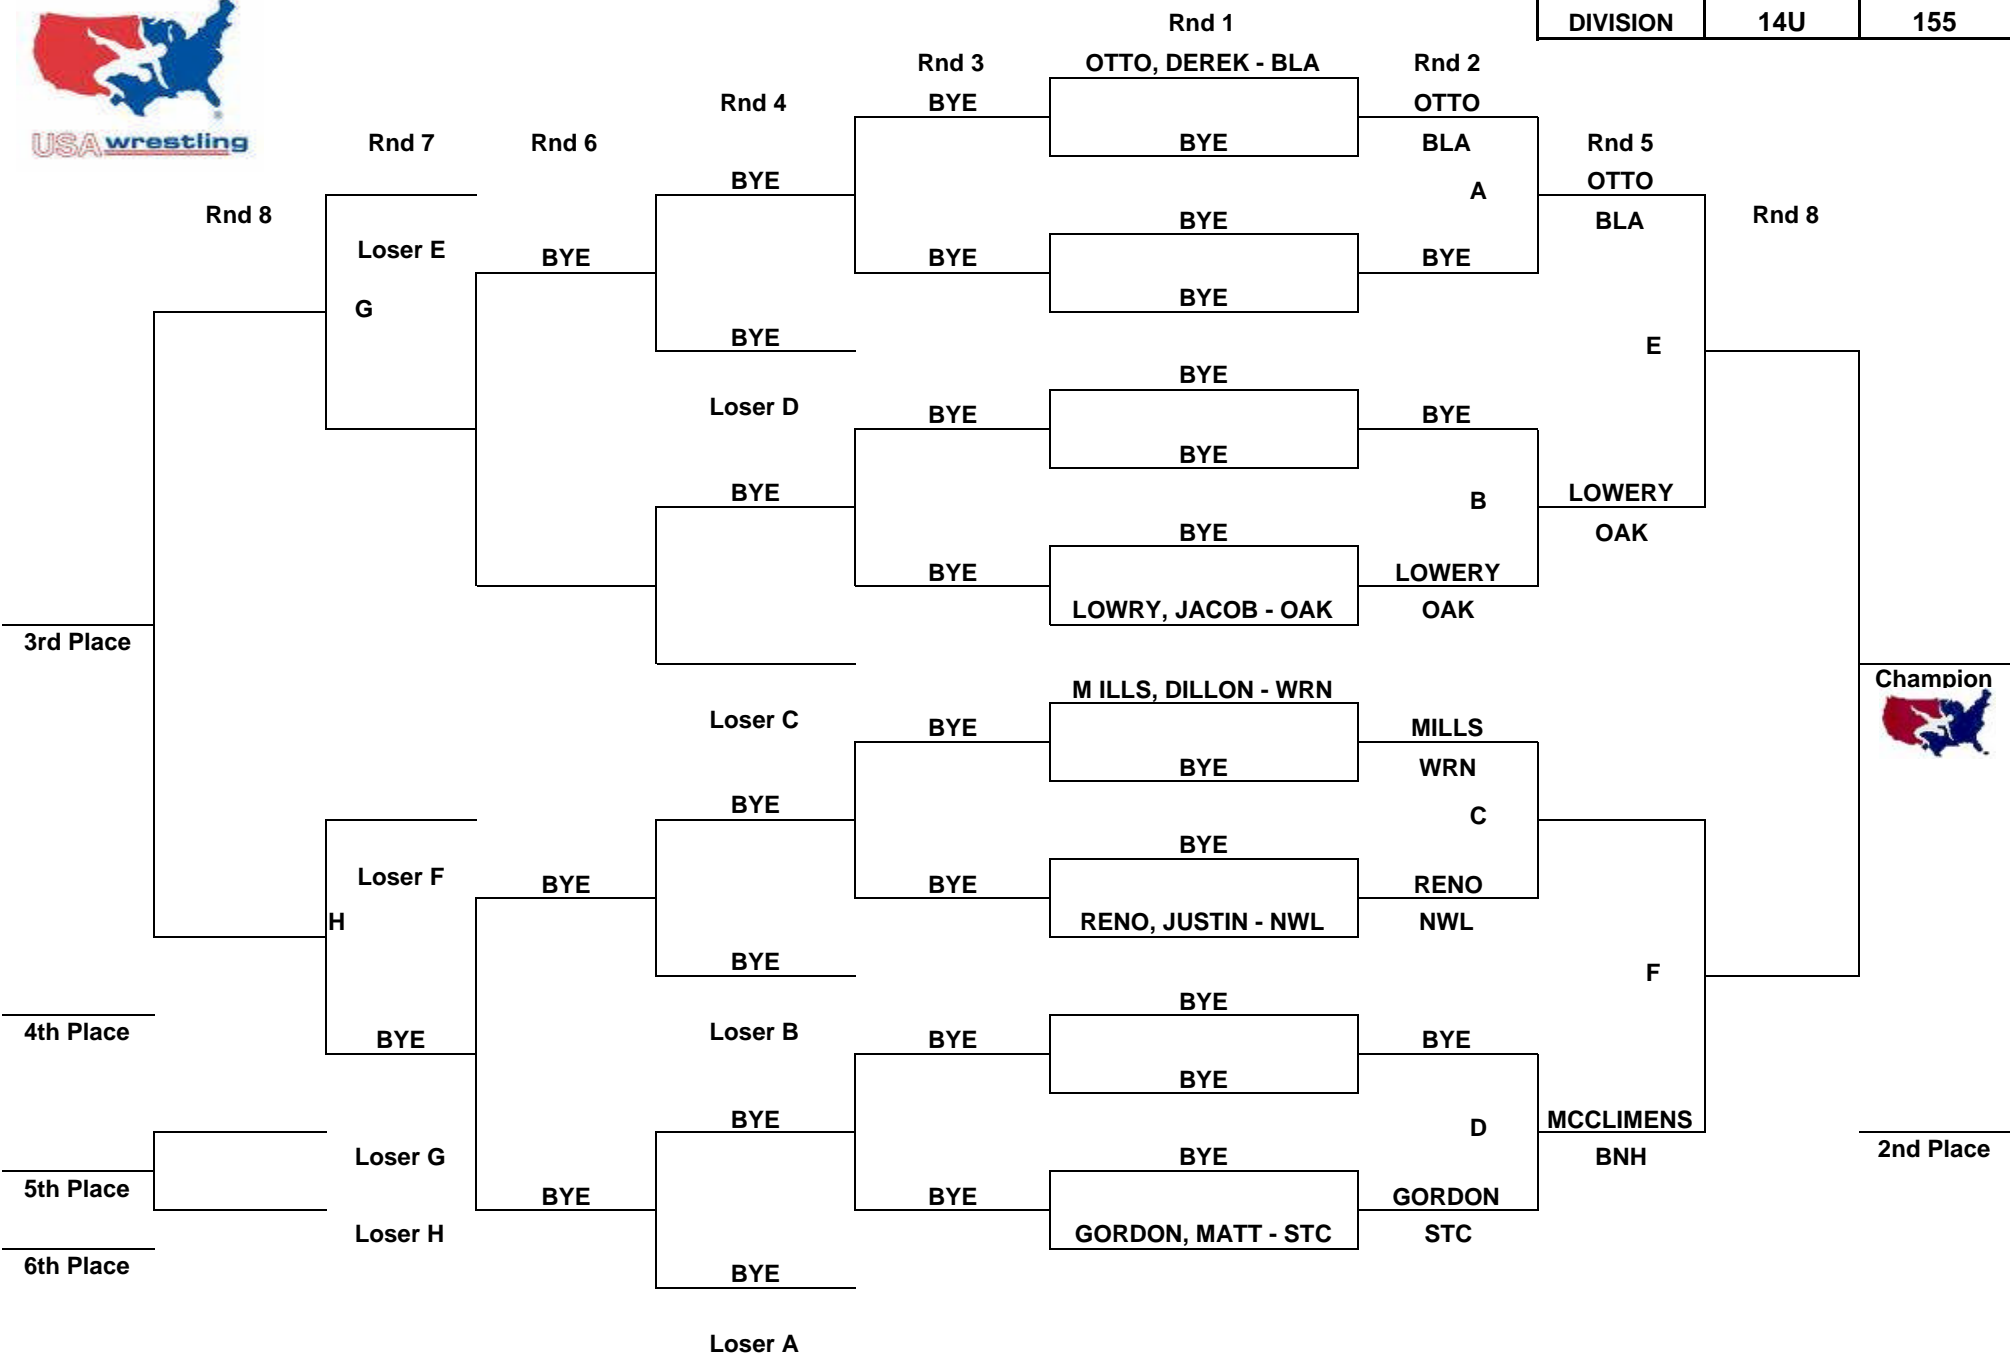

2009 MO USA WRESTLING REGION D TOURNAMENT

March 14, 2009		
DIVISION	14U	155

Hosted By:
The Wentzville Holt Wrestling Club @ Timberland High School - Wentzville, MO