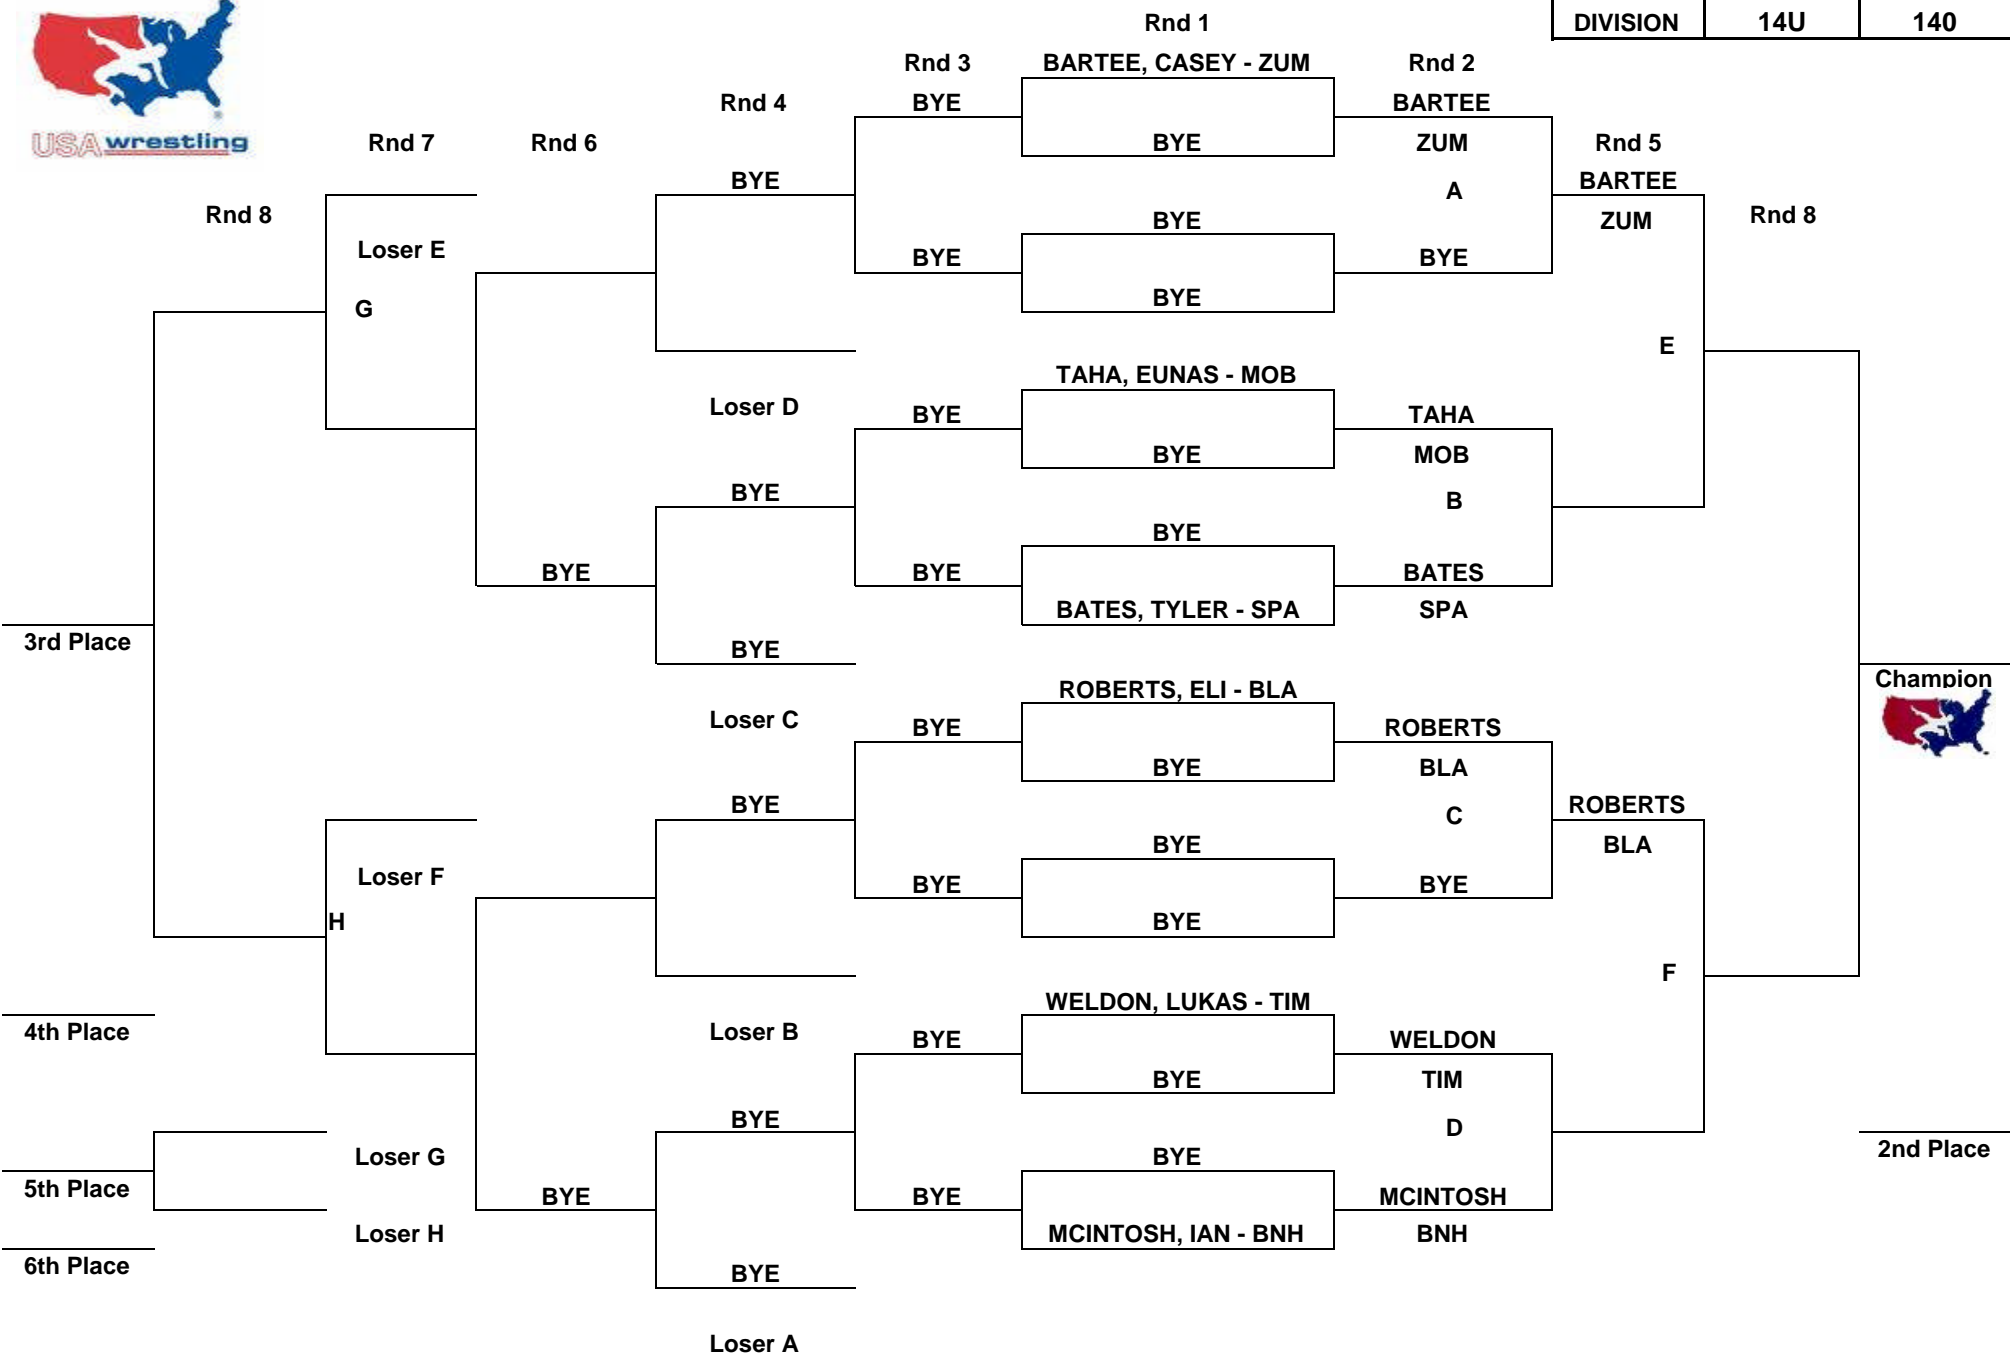

2009 MO USA WRESTLING REGION D TOURNAMENT

March 14, 2009		
DIVISION	14U	140

Hosted By:
The Wentzville Holt Wrestling Club @ Timberland High School - Wentzville, MO