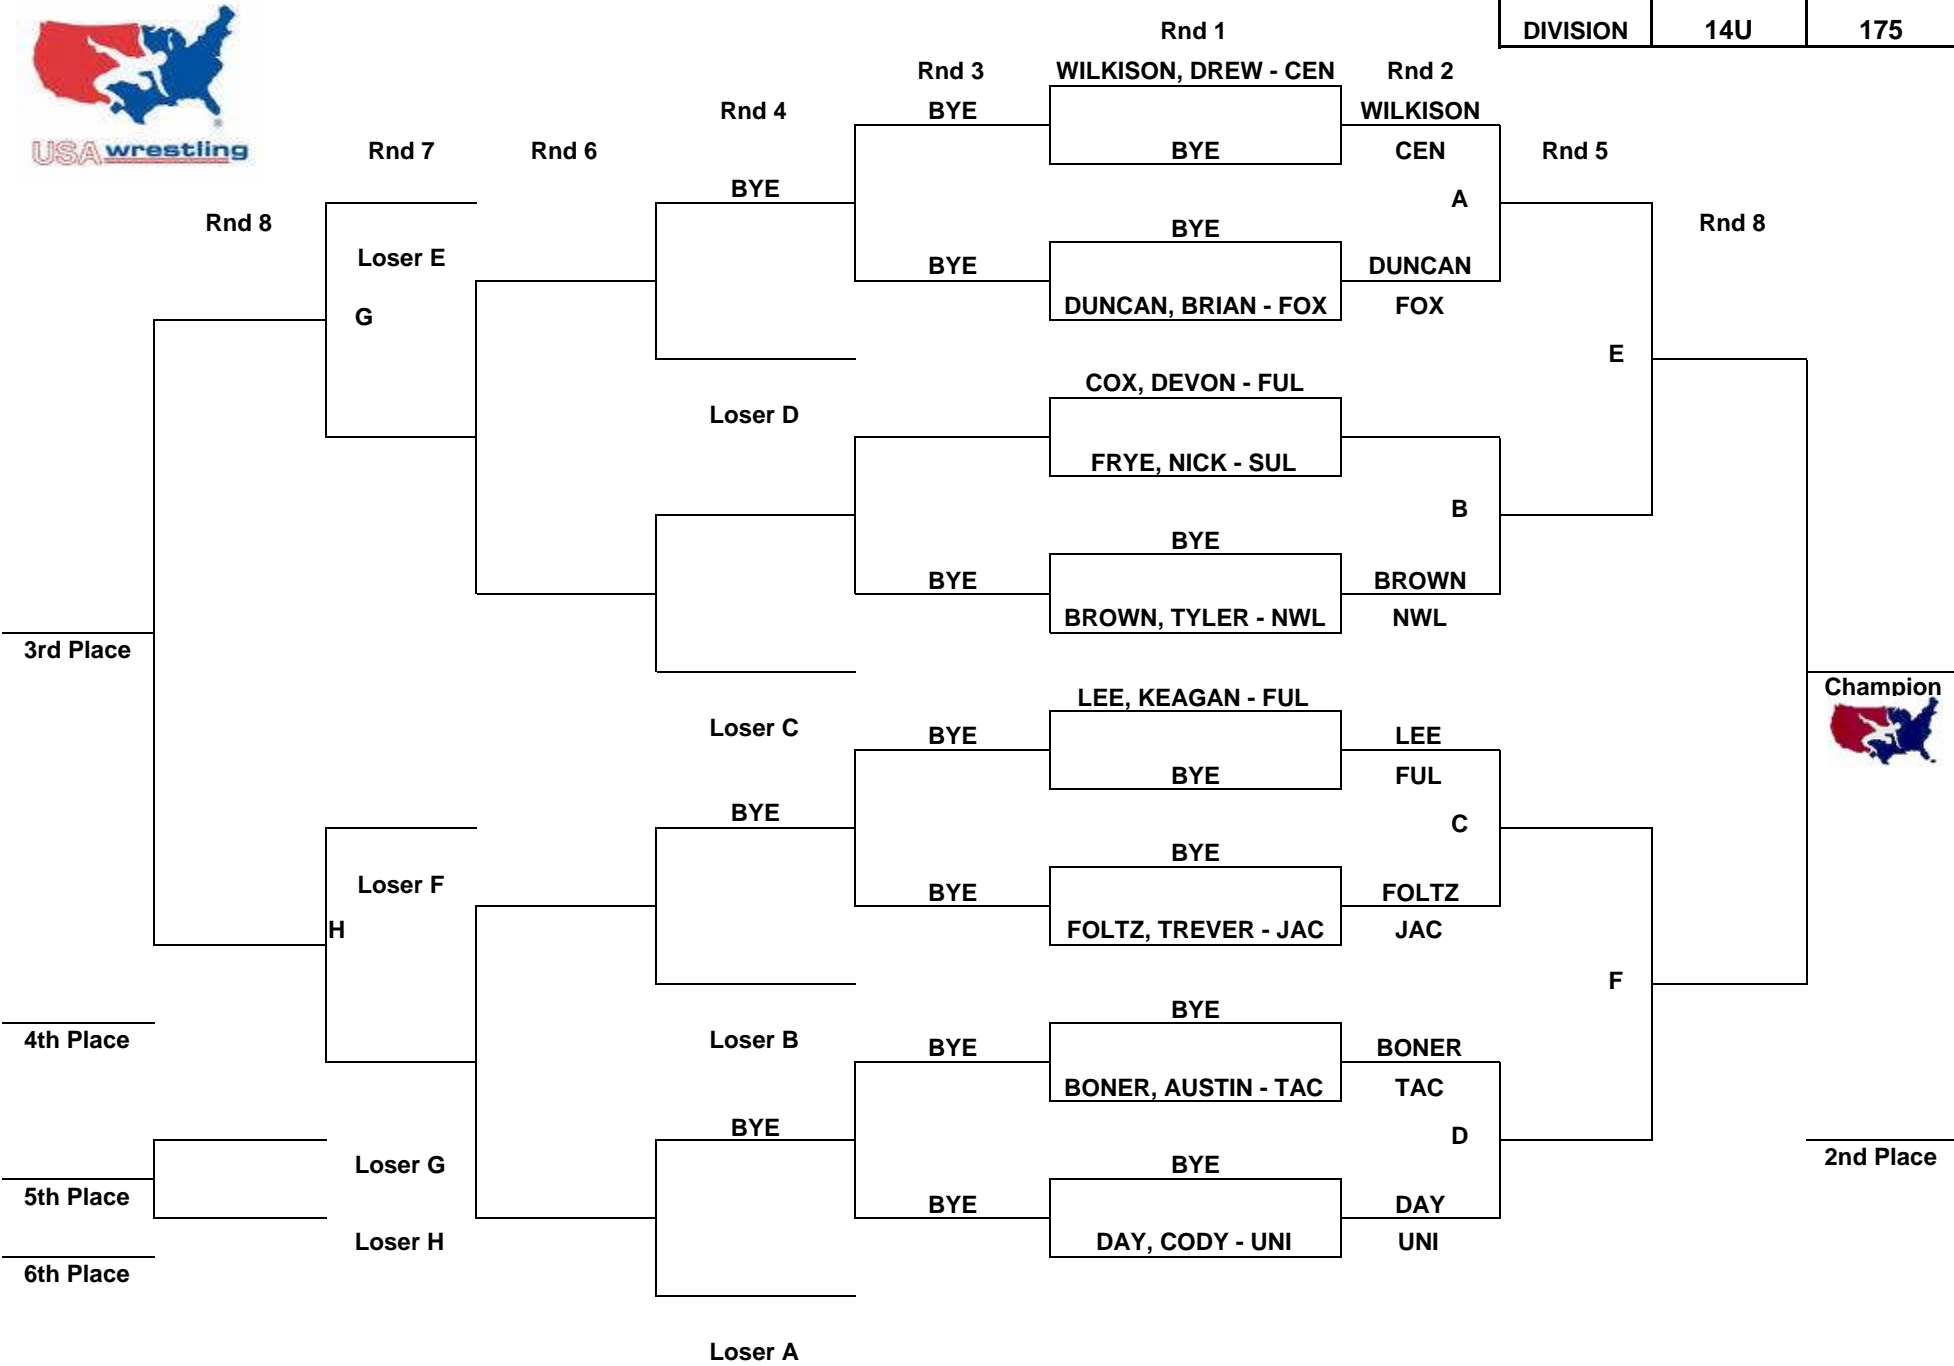

2009 MO USA WRESTLING REGION D TOURNAMENT

March 14, 2009		
DIVISION	14U	175

Hosted By:
The Wentzville Holt Wrestling Club @ Timberland High School - Wentzville, MO