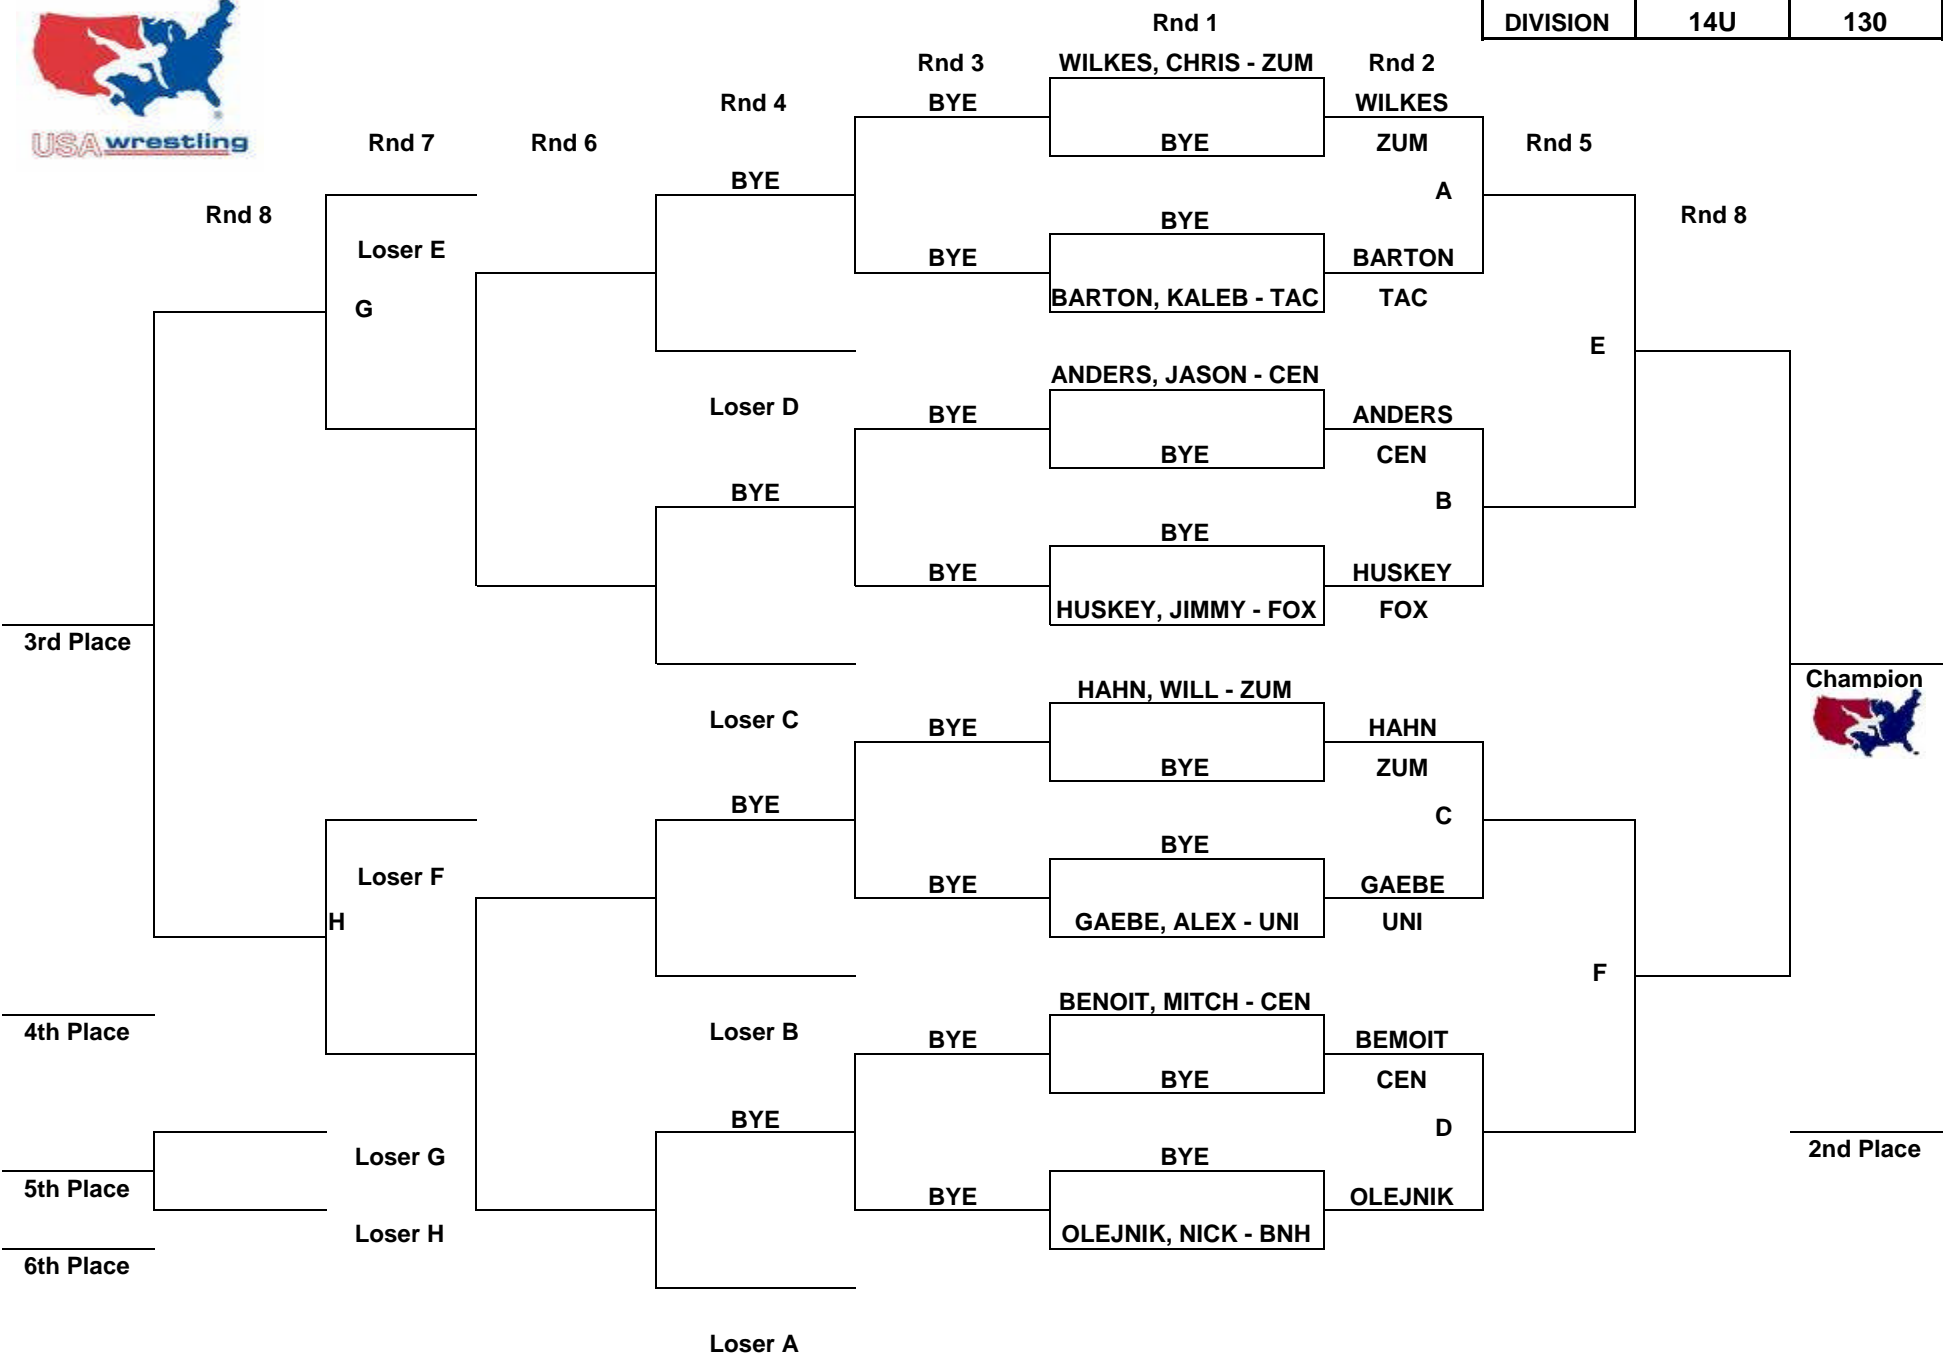

2009 MO USA WRESTLING REGION D TOURNAMENT

March 14, 2009		
DIVISION	14U	130

Hosted By:
The Wentzville Holt Wrestling Club @ Timberland High School - Wentzville, MO