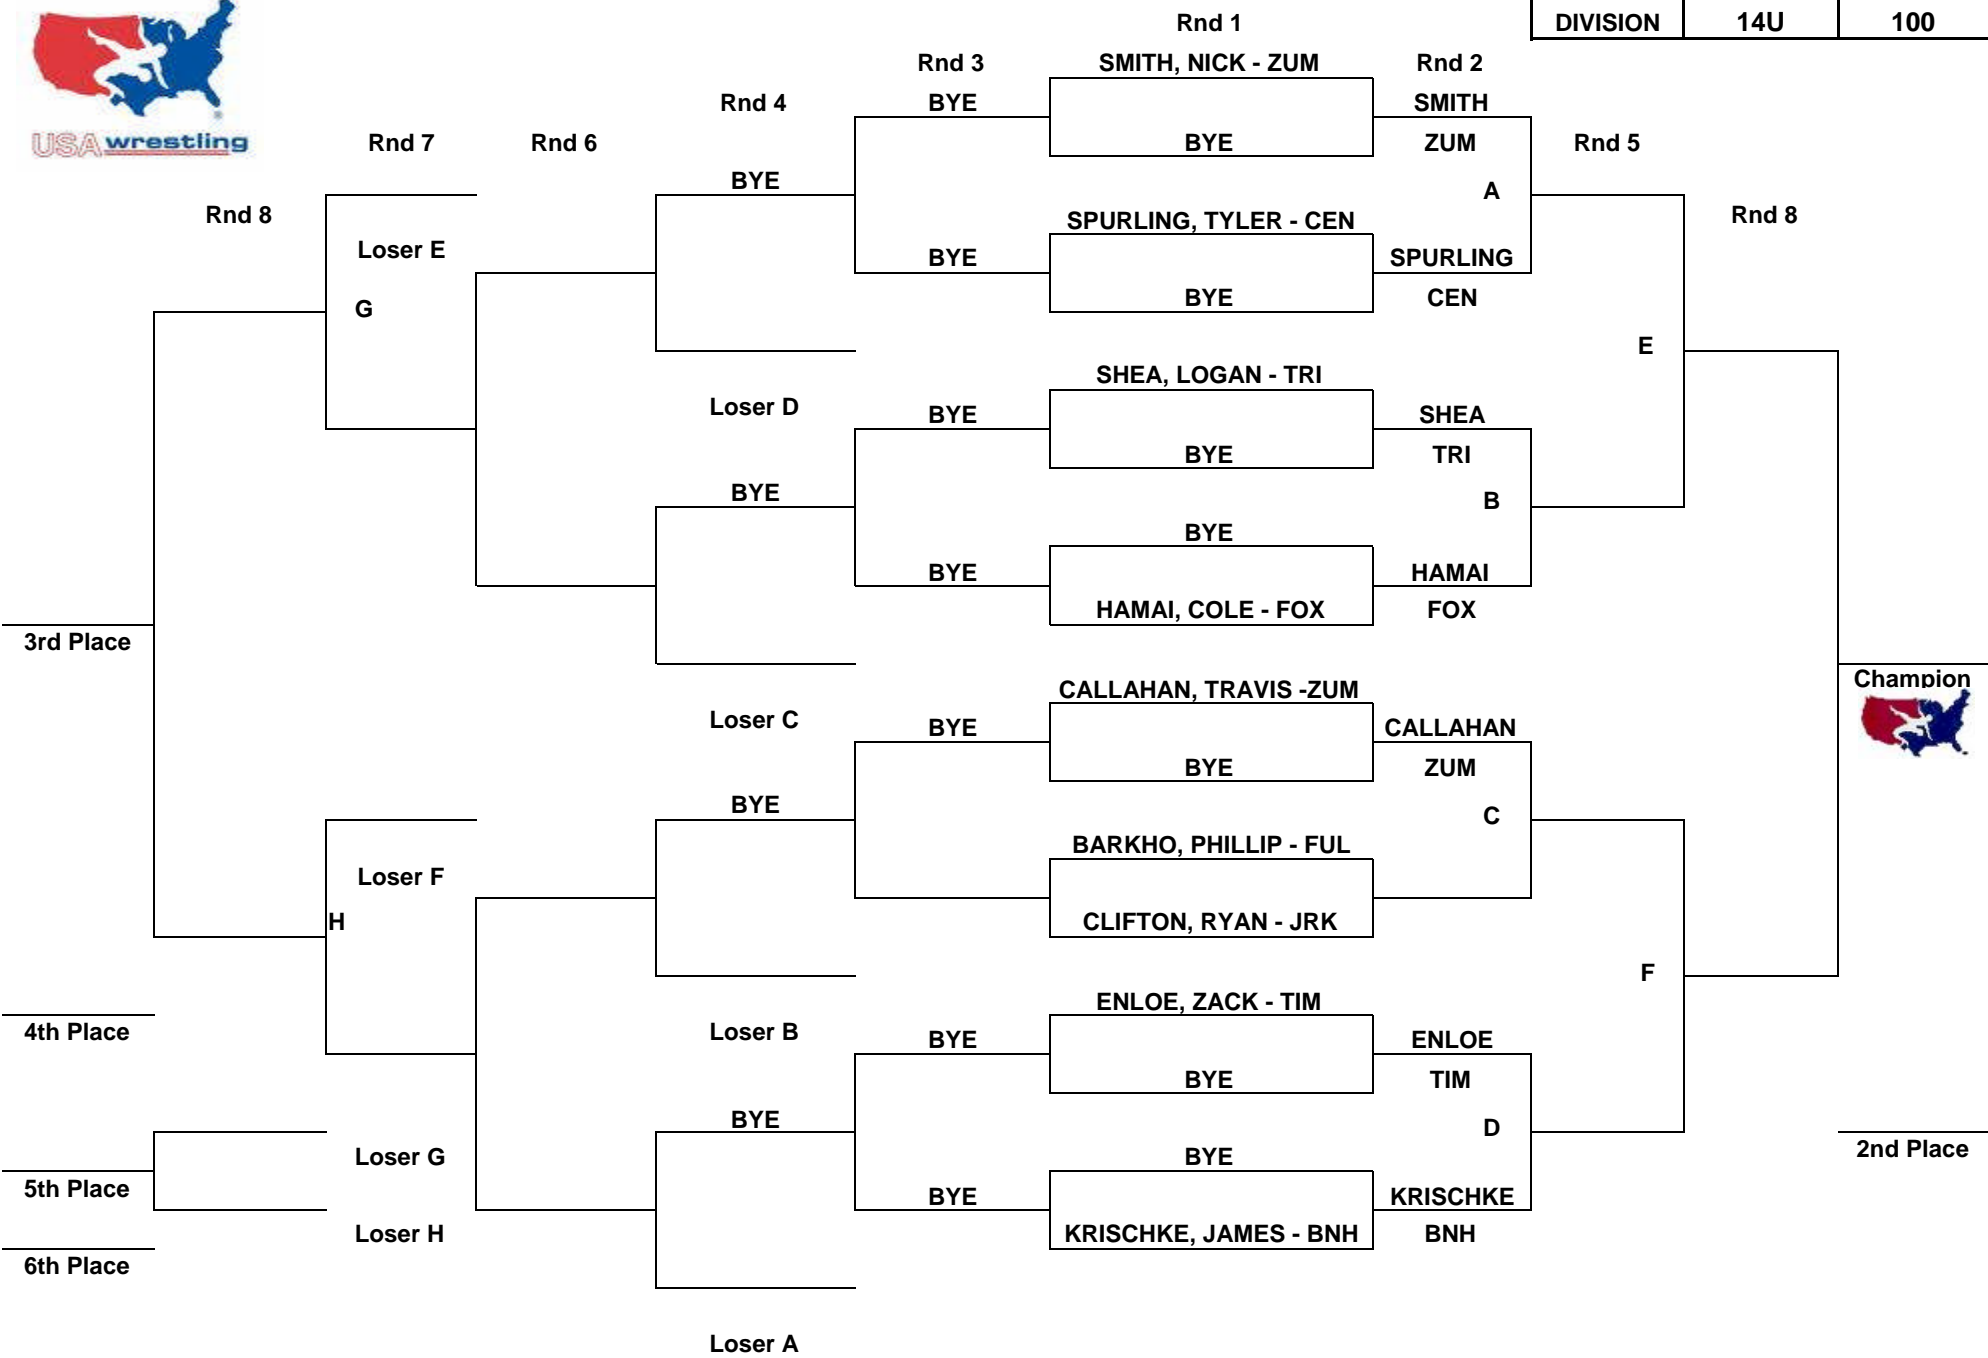

2009 MO USA WRESTLING REGION D TOURNAMENT

March 14, 2009		
DIVISION	14U	100

Hosted By:
The Wentzville Holt Wrestling Club @ Timberland High School - Wentzville, MO