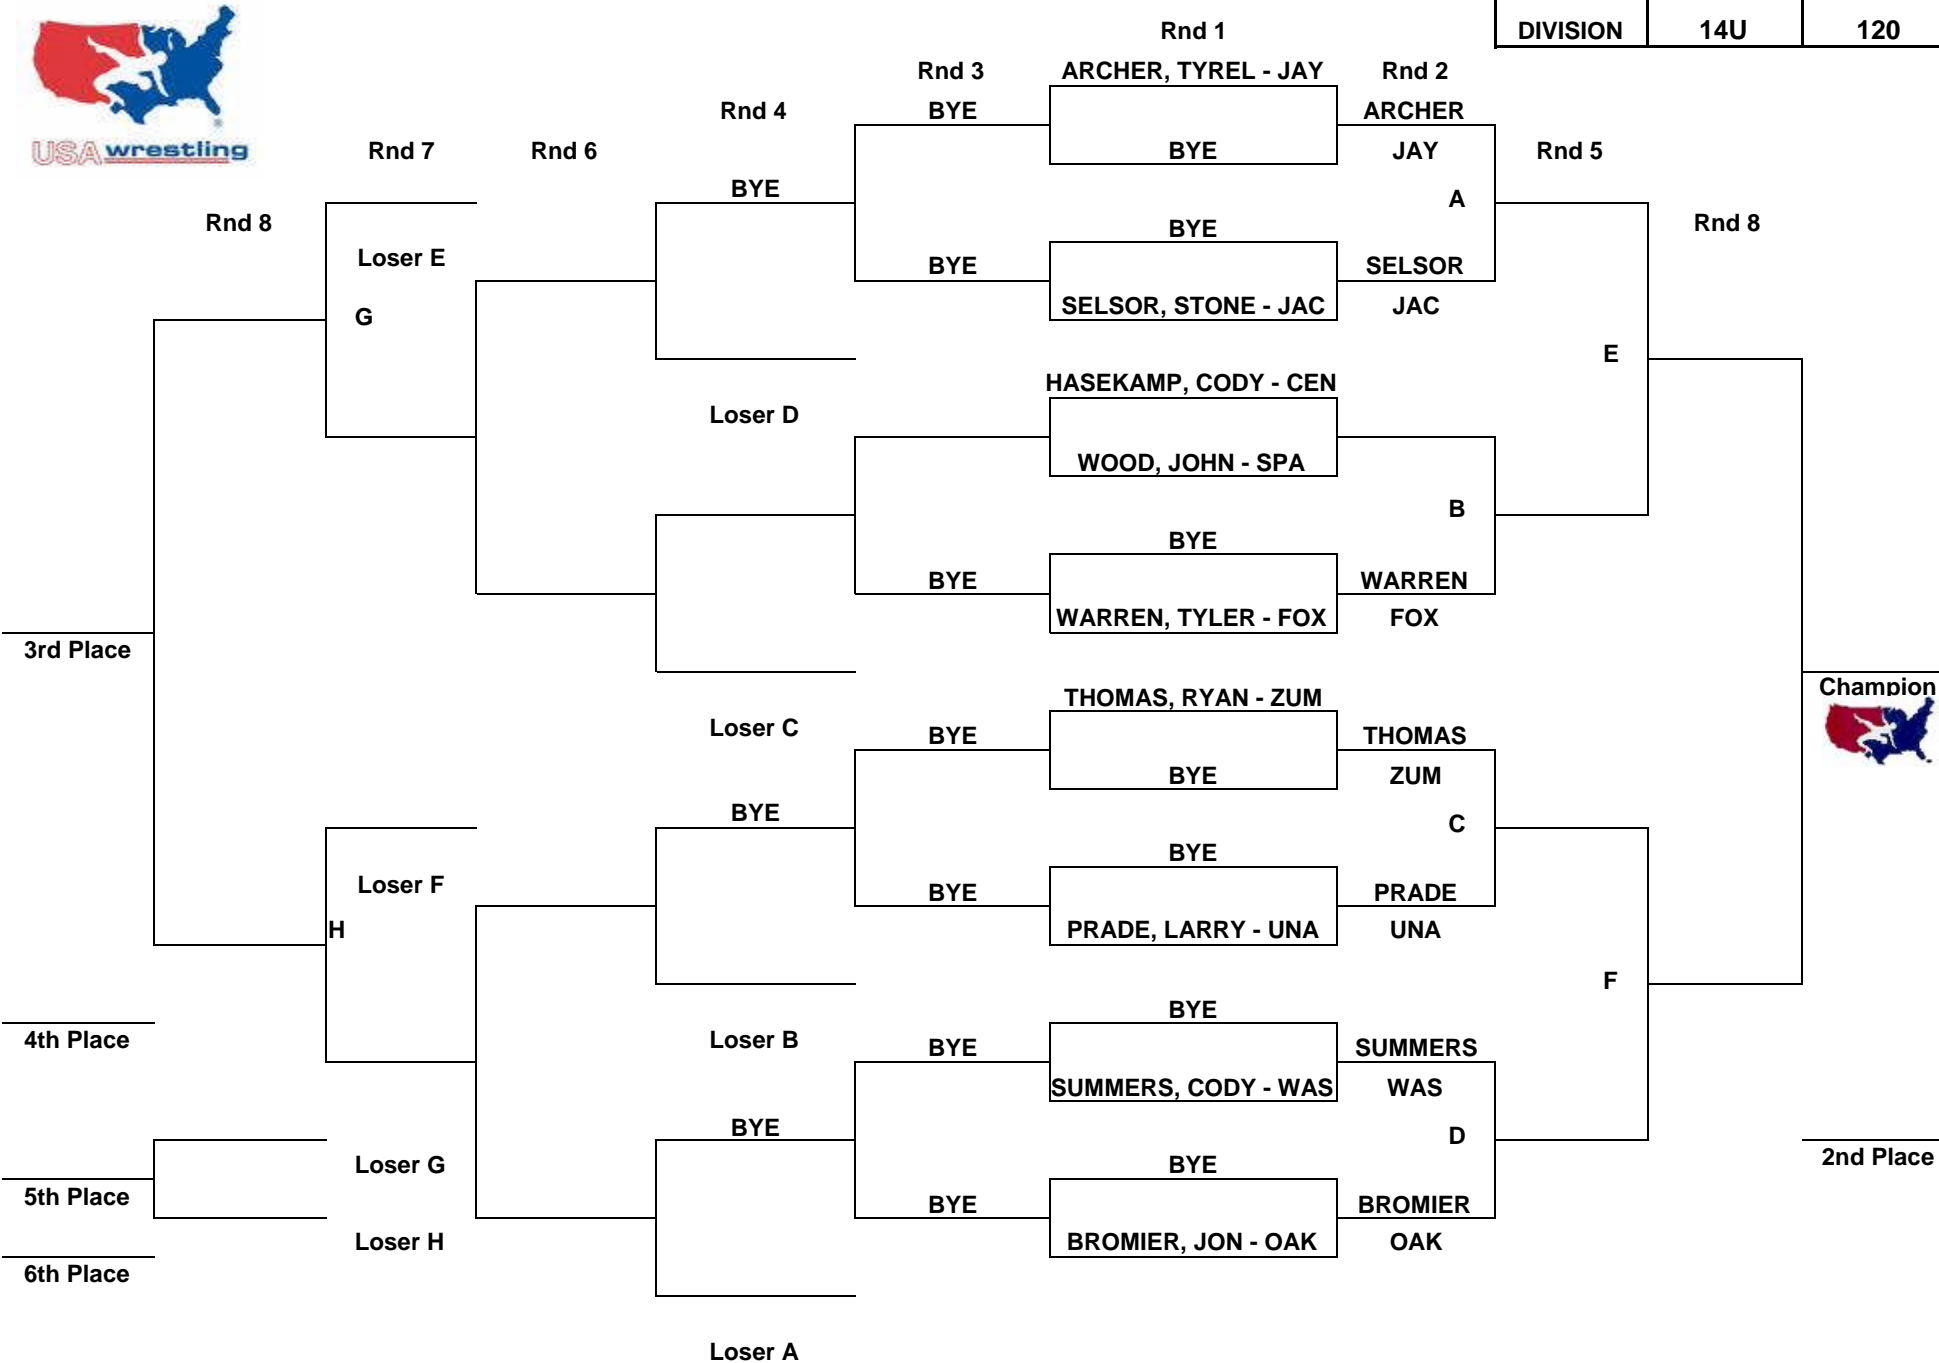

2009 MO USA WRESTLING REGION D TOURNAMENT

March 14, 2009		
DIVISION	14U	120

Hosted By:
The Wentzville Holt Wrestling Club @ Timberland High School - Wentzville, MO