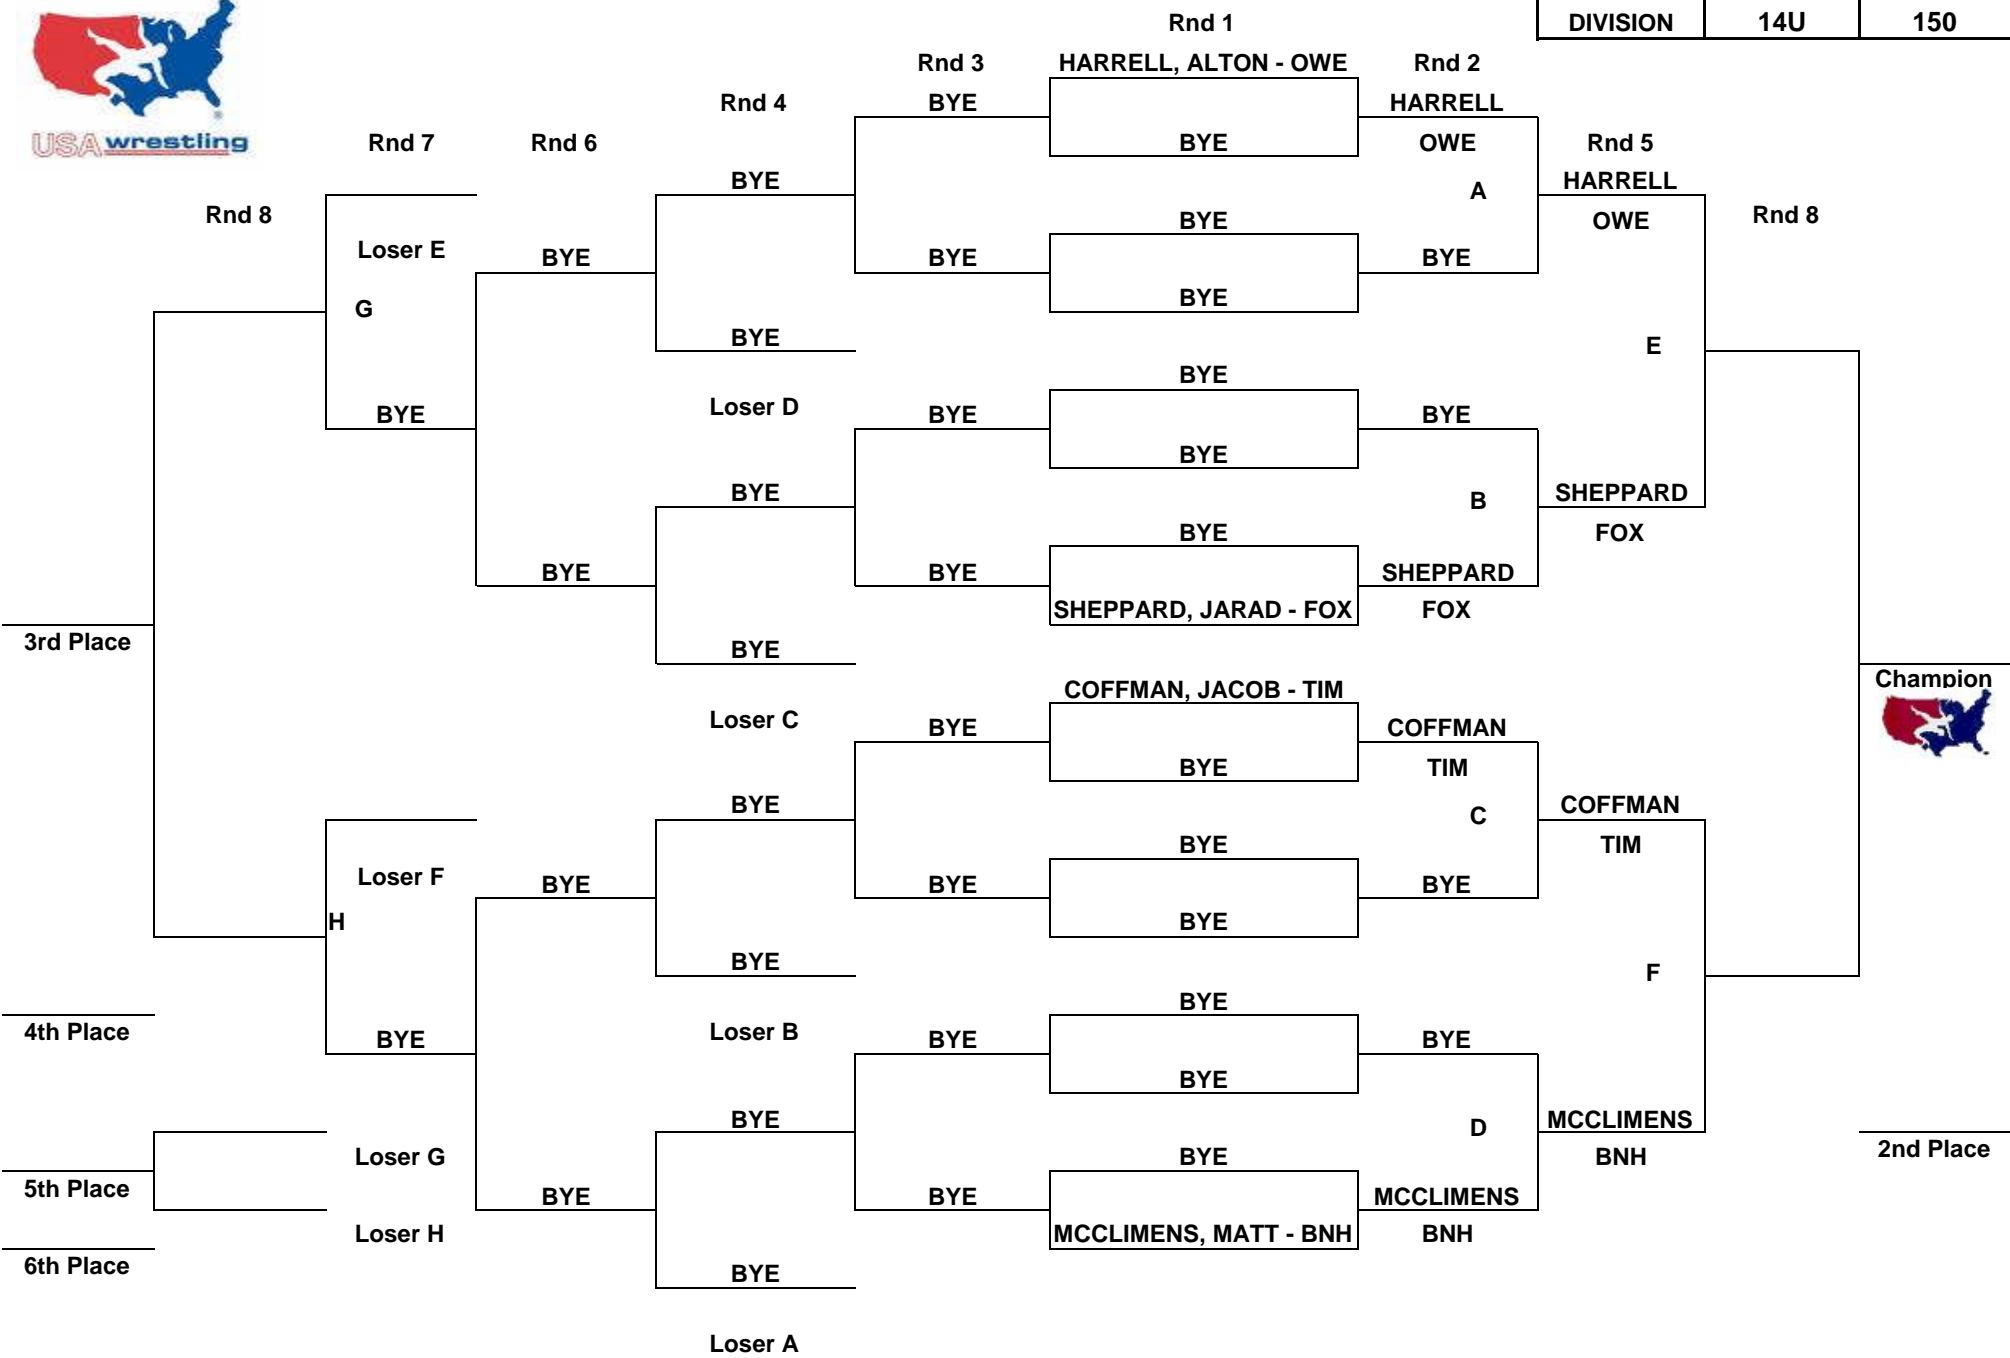

2009 MO USA WRESTLING REGION D TOURNAMENT

March 14, 2009		
DIVISION	14U	150

Hosted By:
The Wentzville Holt Wrestling Club @ Timberland High School - Wentzville, MO