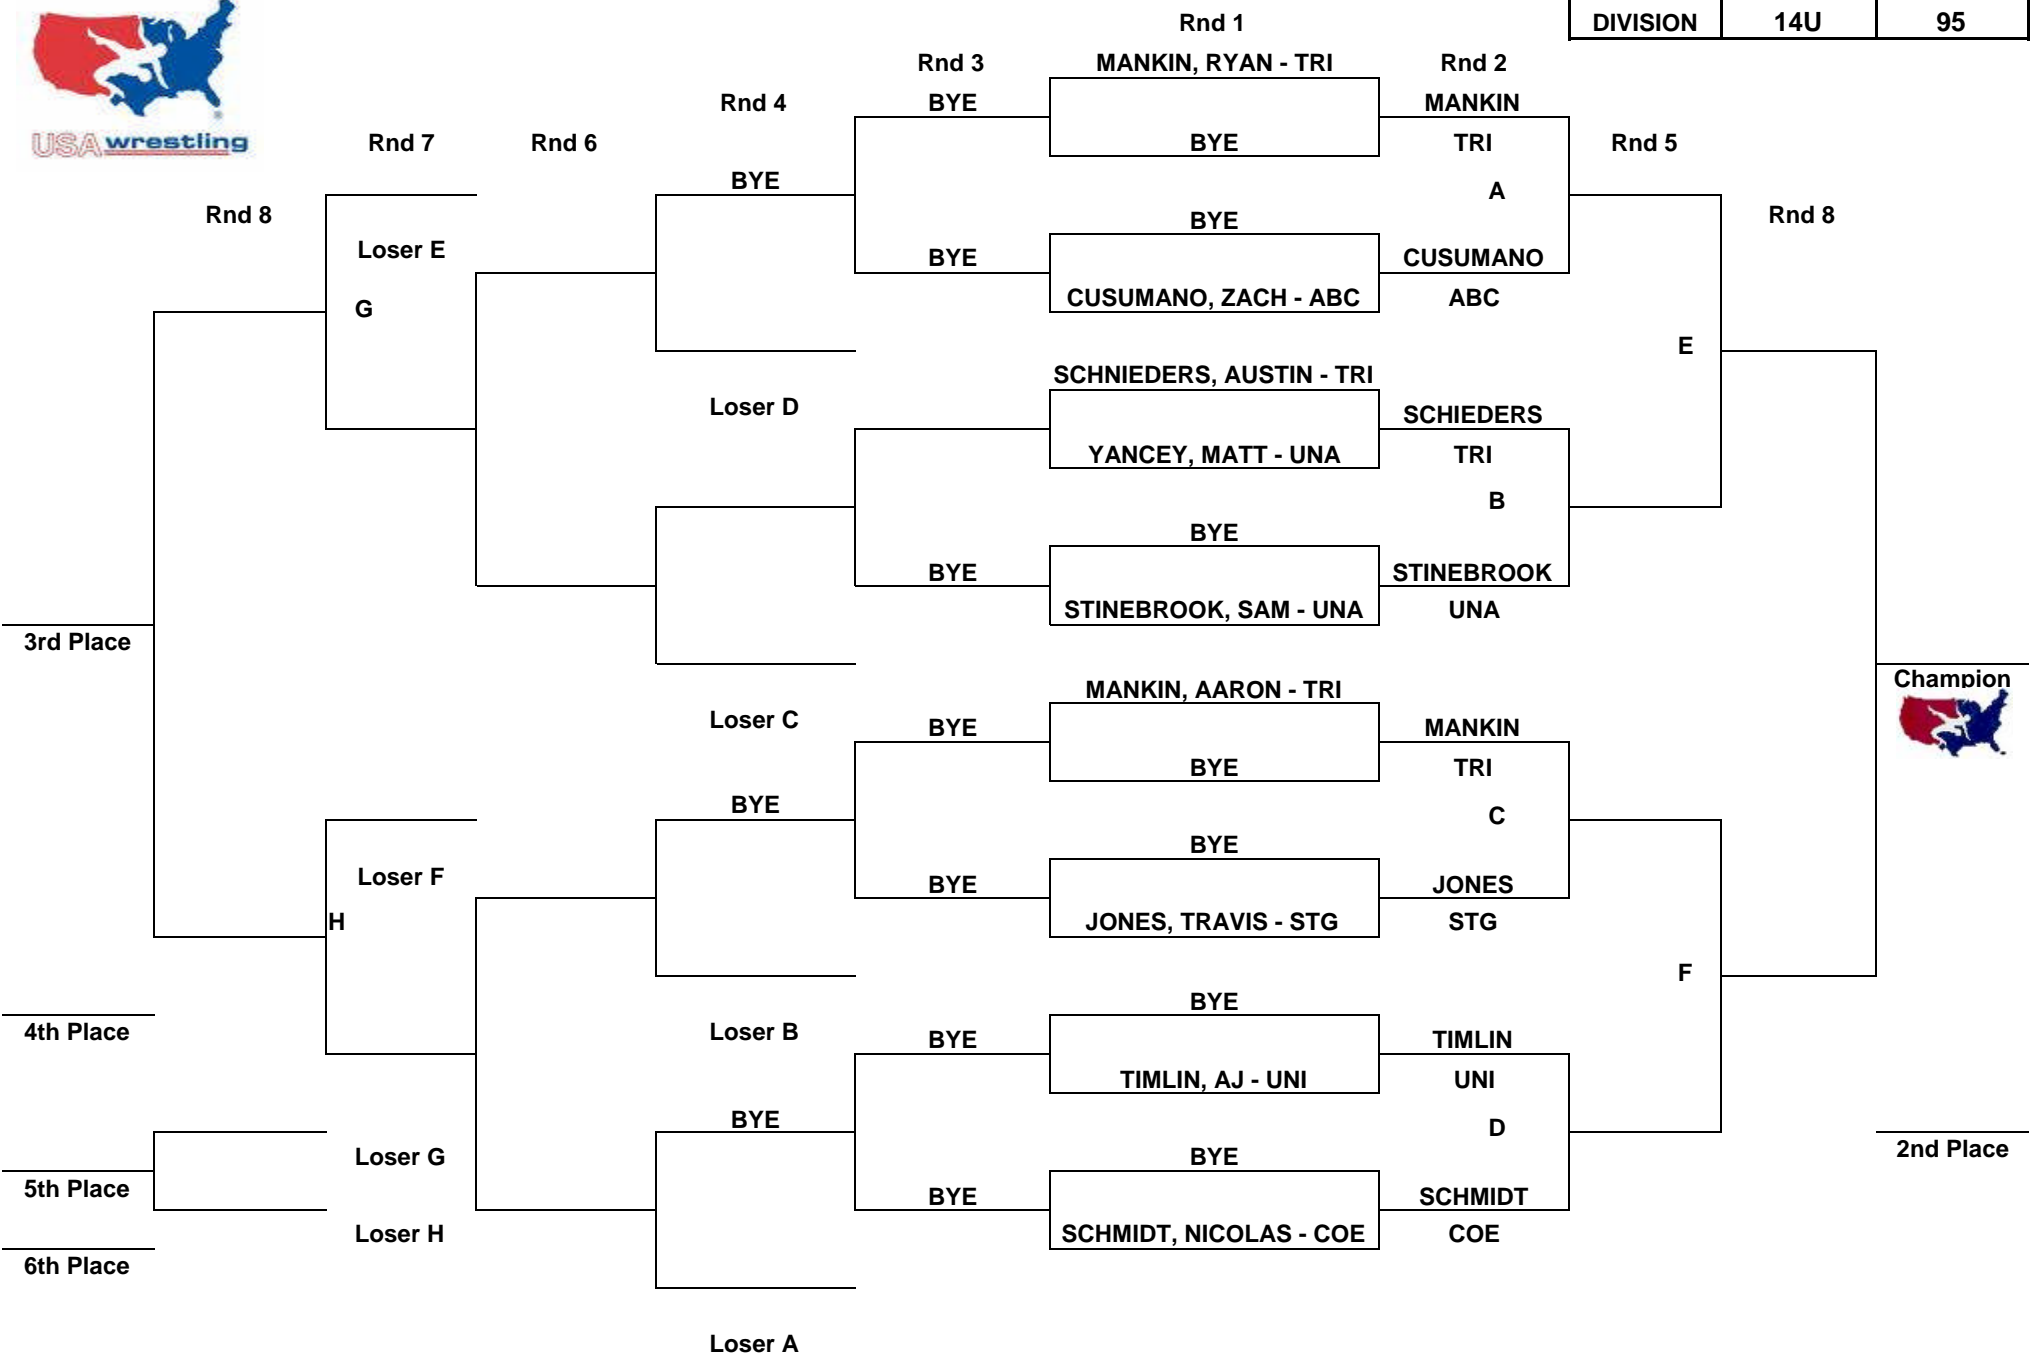

2009 MO USA WRESTLING REGION D TOURNAMENT

March 14, 2009		
DIVISION	14U	95

Hosted By:
The Wentzville Holt Wrestling Club @ Timberland High School - Wentzville, MO