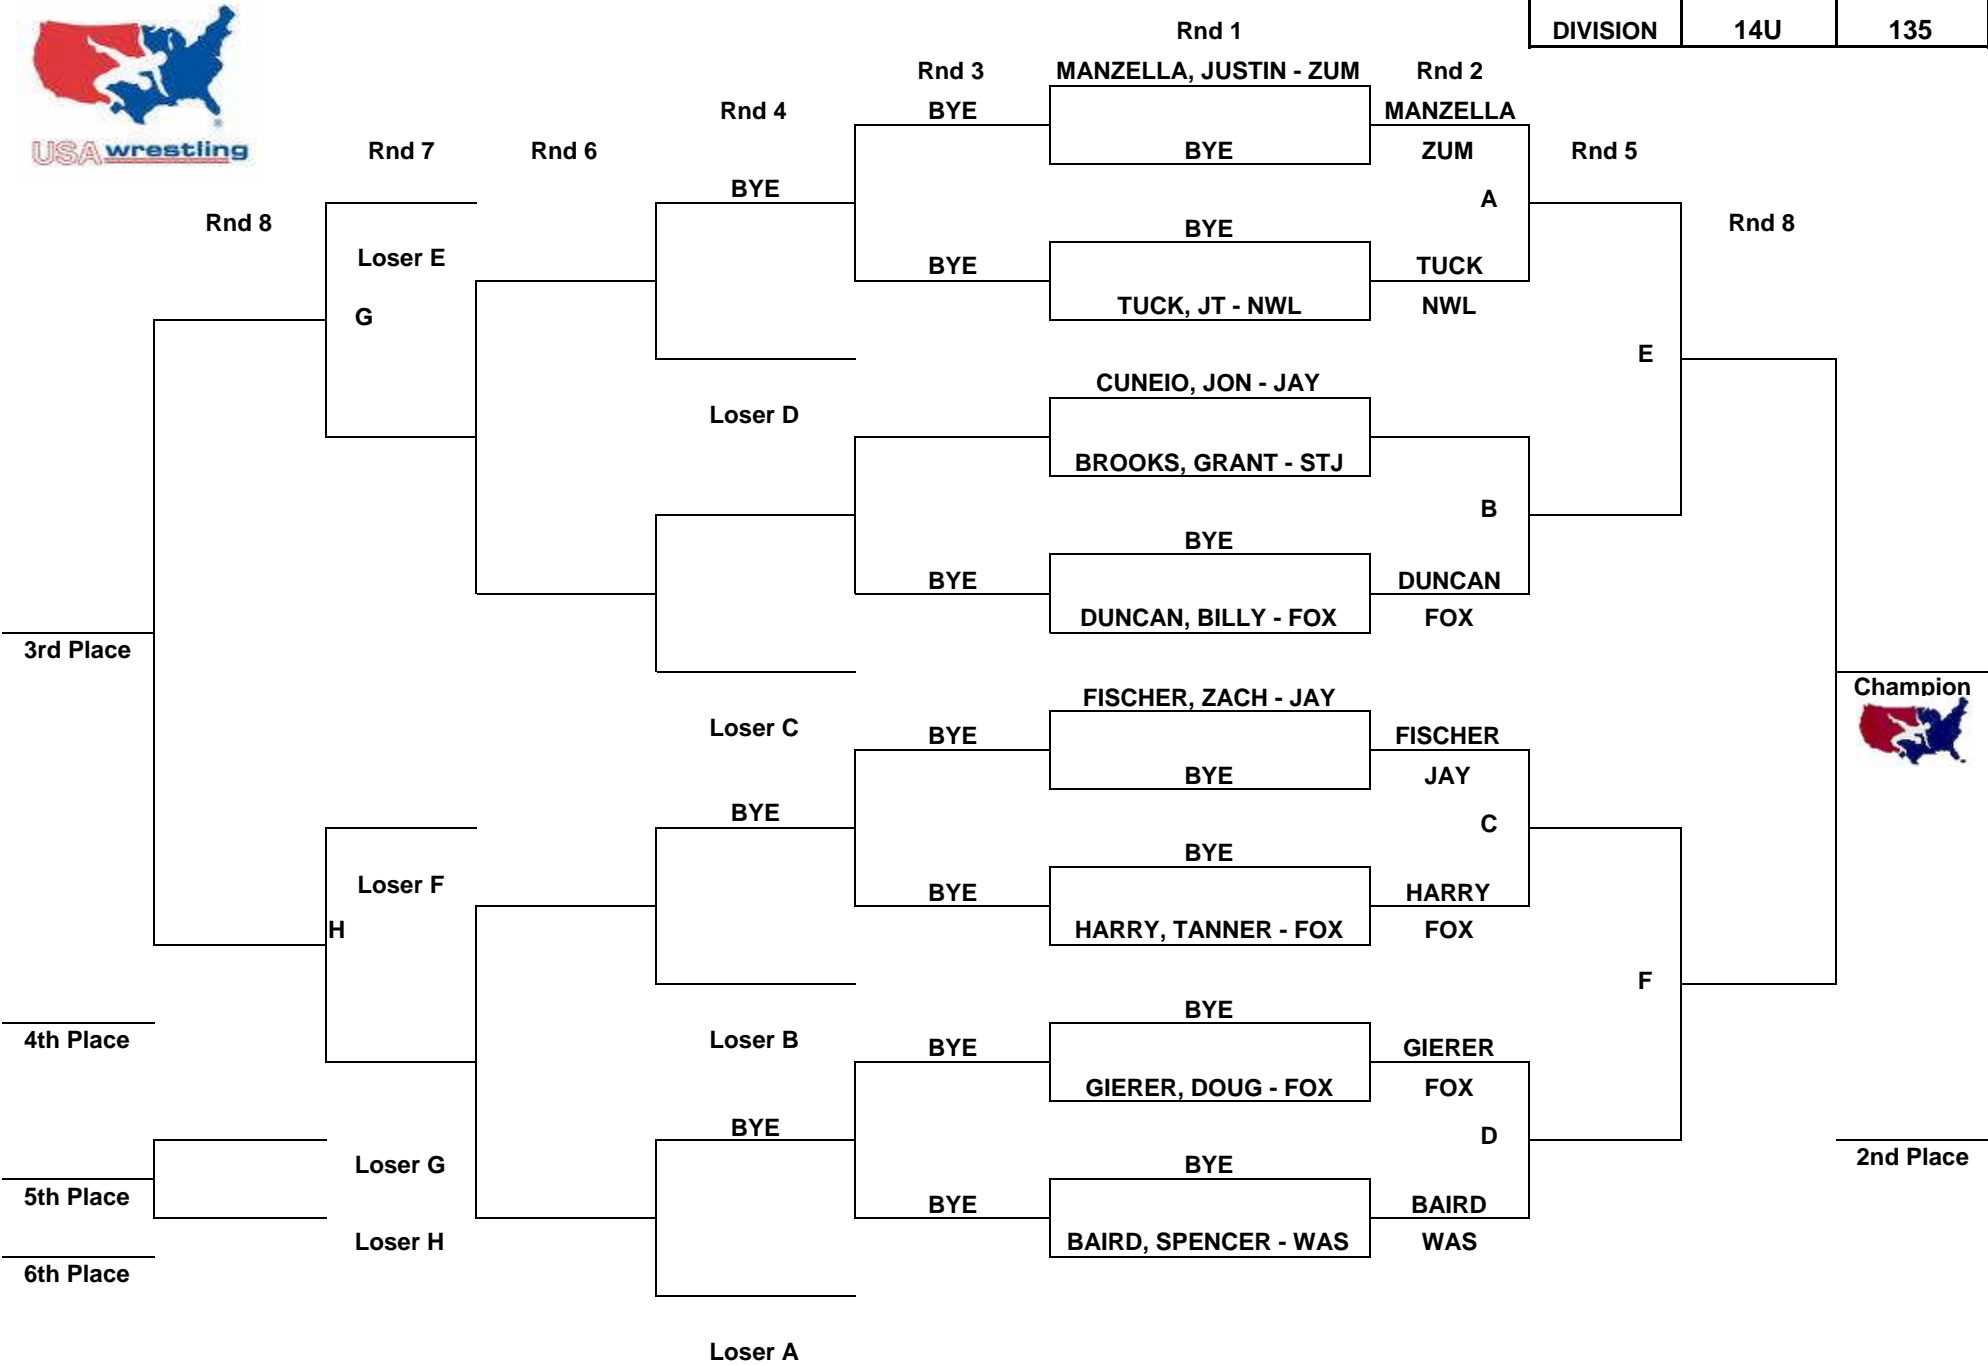

2009 MO USA WRESTLING REGION D TOURNAMENT

March 14, 2009		
DIVISION	14U	135

Hosted By:
The Wentzville Holt Wrestling Club @ Timberland High School - Wentzville, MO