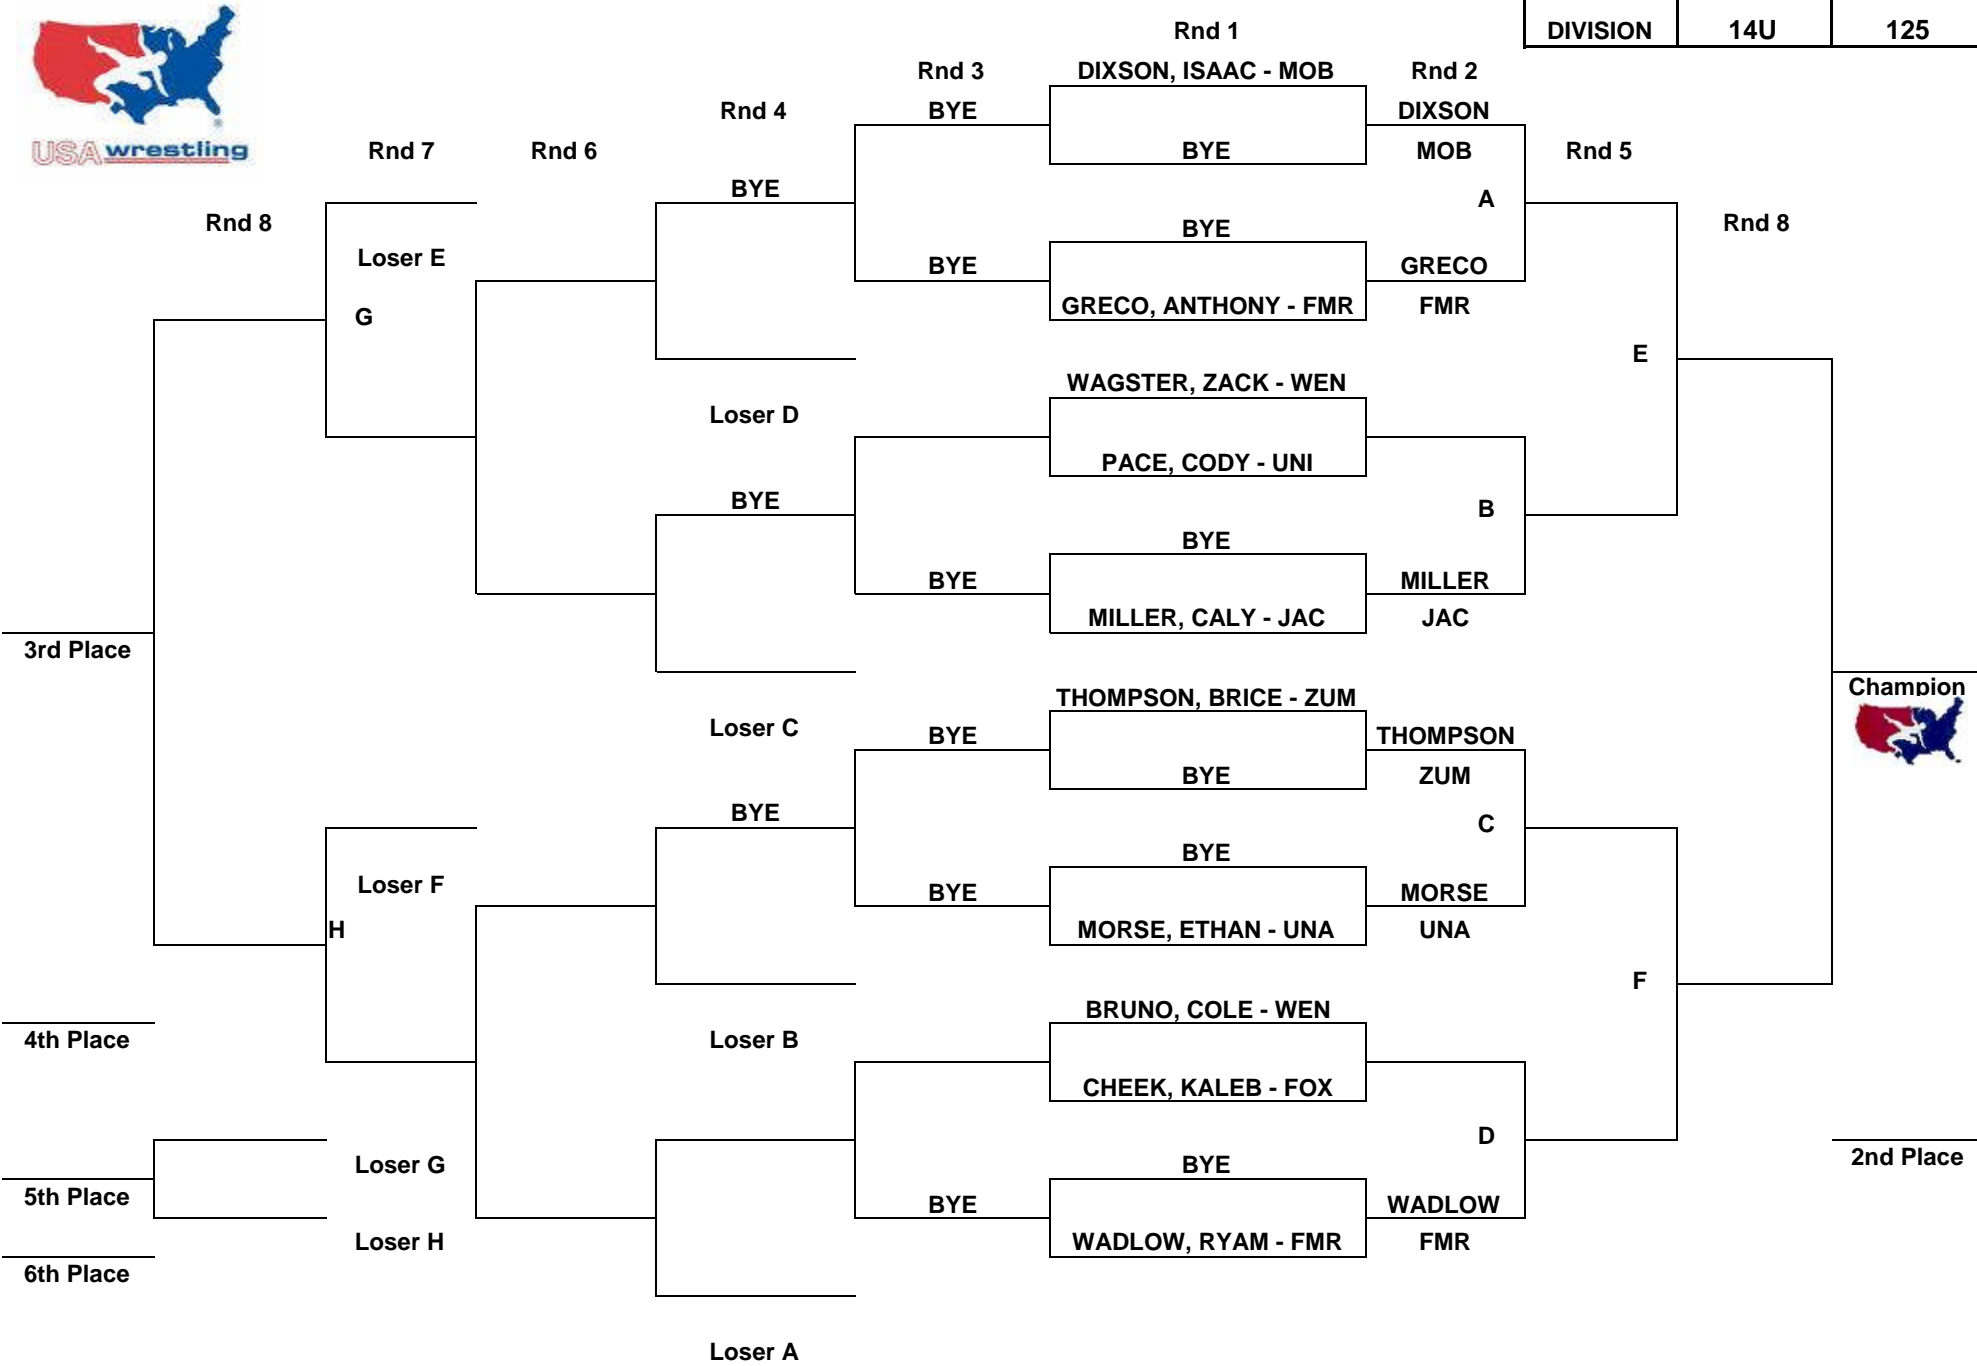

2009 MO USA WRESTLING REGION D TOURNAMENT

March 14, 2009		
DIVISION	14U	125

Hosted By:
The Wentzville Holt Wrestling Club @ Timberland High School - Wentzville, MO