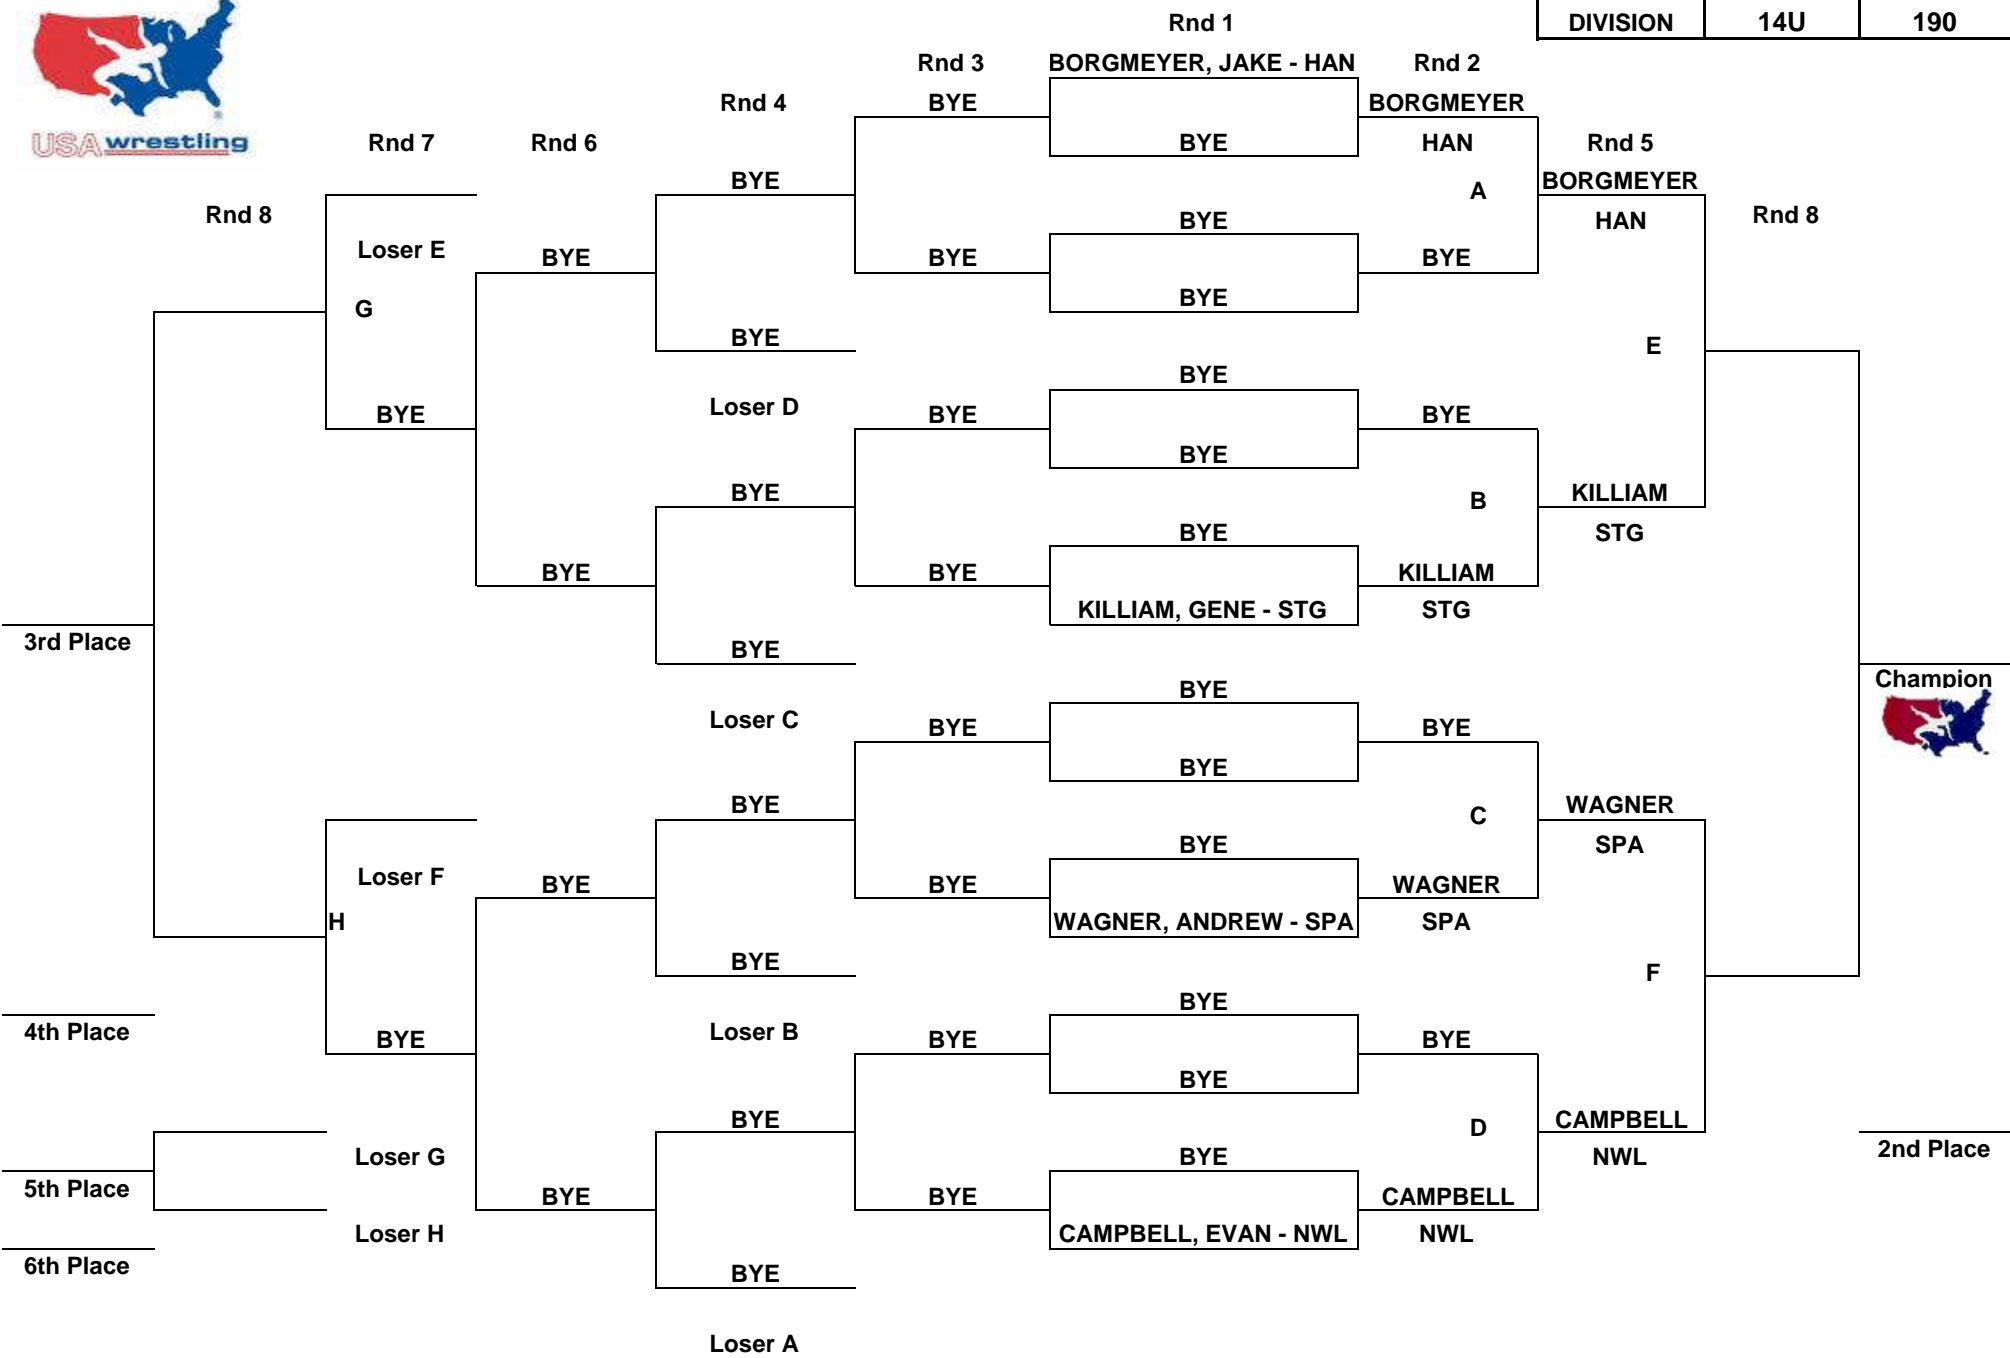

2009 MO USA WRESTLING REGION D TOURNAMENT

March 14, 2009		
DIVISION	14U	190

Hosted By:
The Wentzville Holt Wrestling Club @ Timberland High School - Wentzville, MO