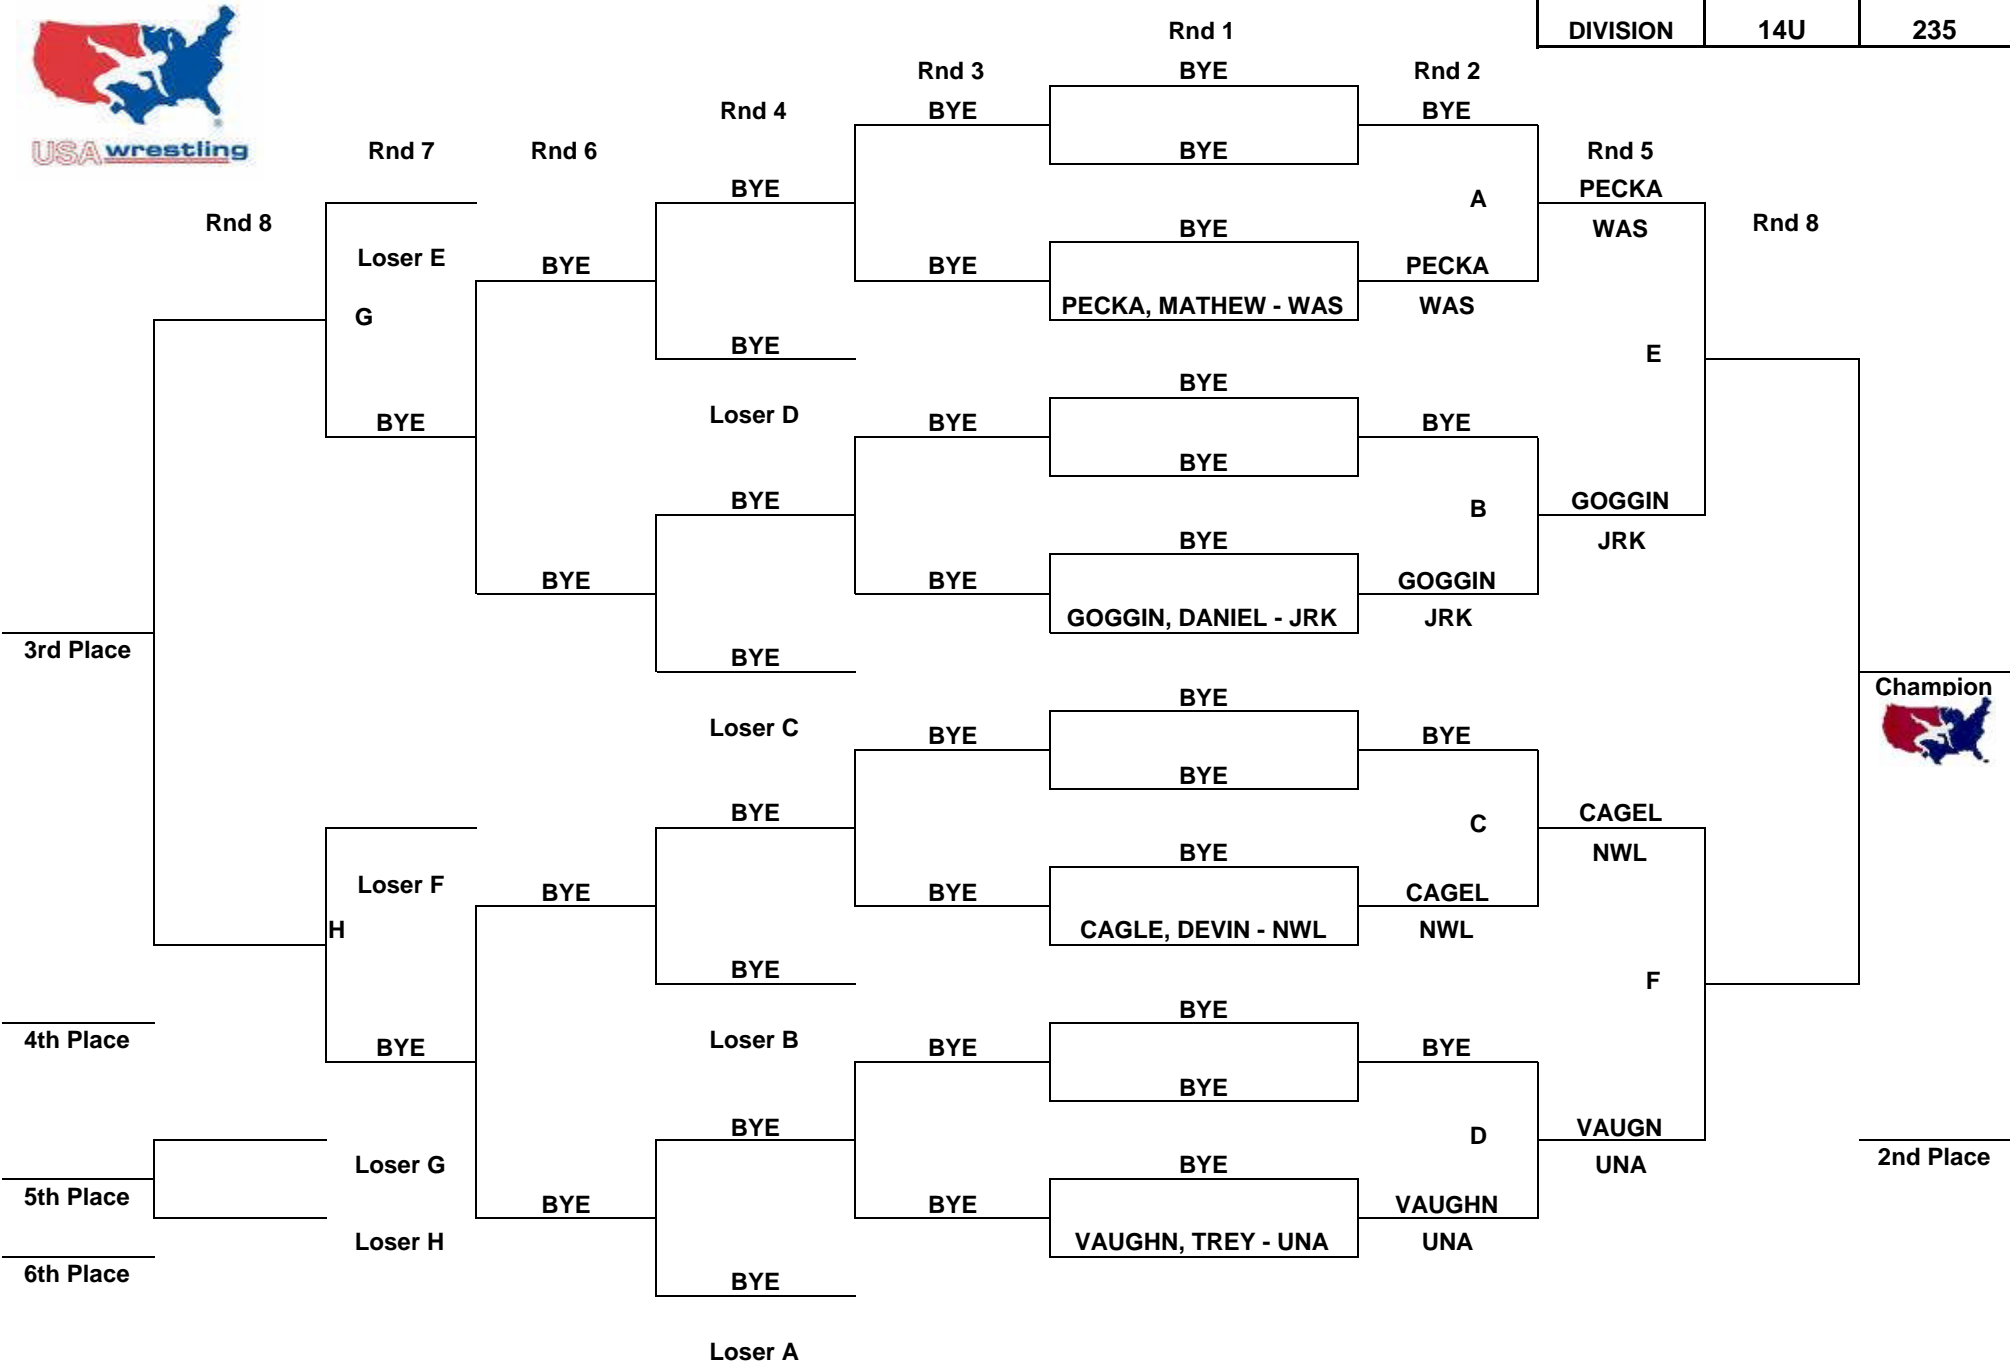

2009 MO USA WRESTLING REGION D TOURNAMENT

March 14, 2009		
DIVISION	14U	235

Hosted By:
The Wentzville Holt Wrestling Club @ Timberland High School - Wentzville, MO