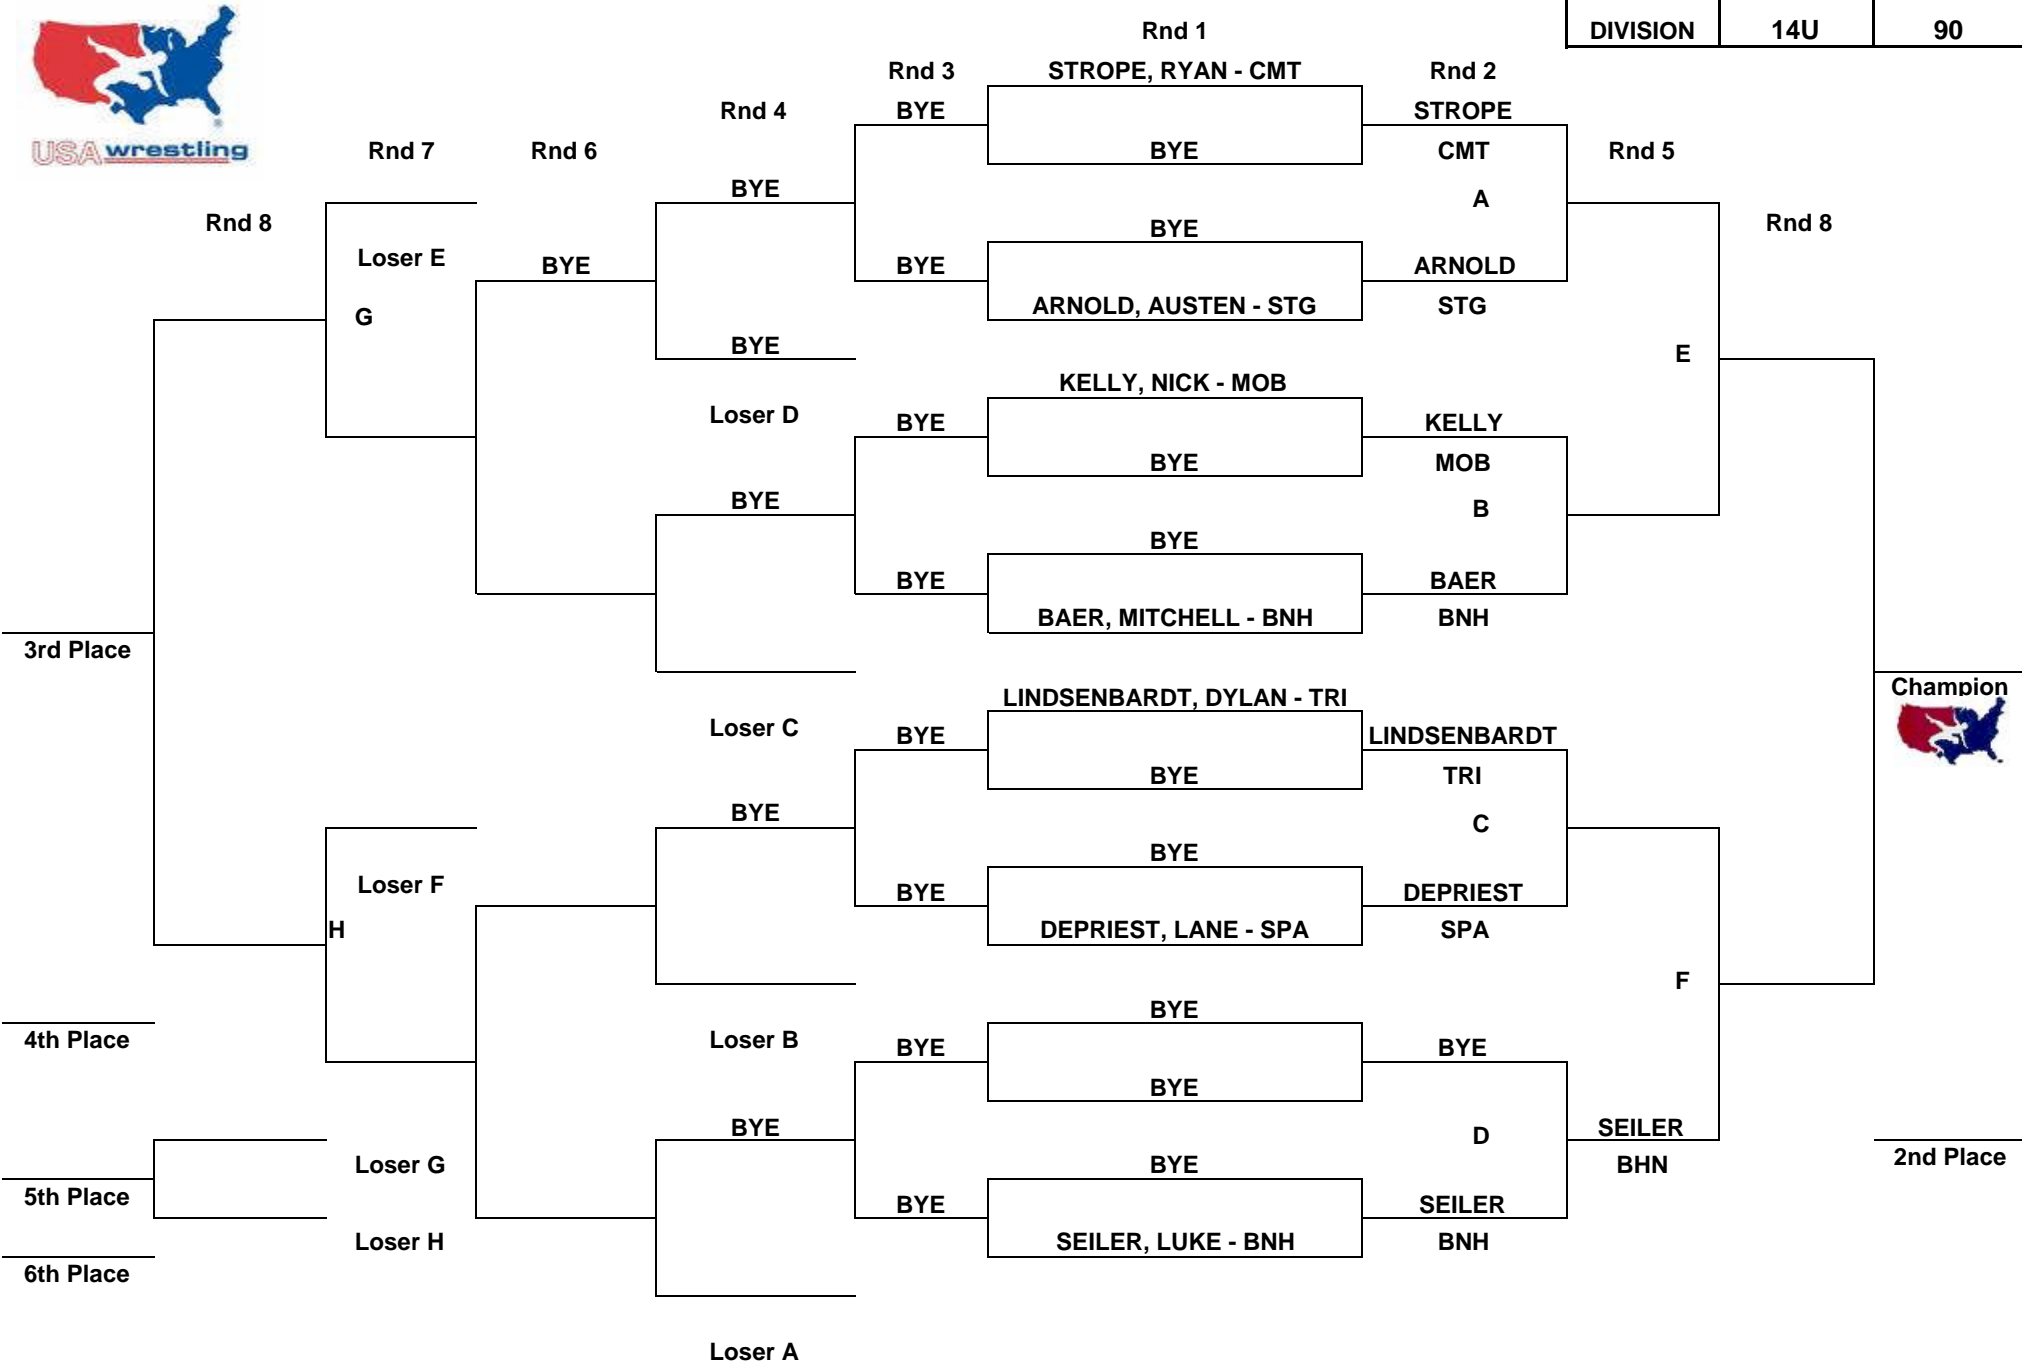

2009 MO USA WRESTLING REGION D TOURNAMENT

March 14, 2009		
DIVISION	14U	90

Hosted By:
The Wentzville Holt Wrestling Club @ Timberland High School - Wentzville, MO