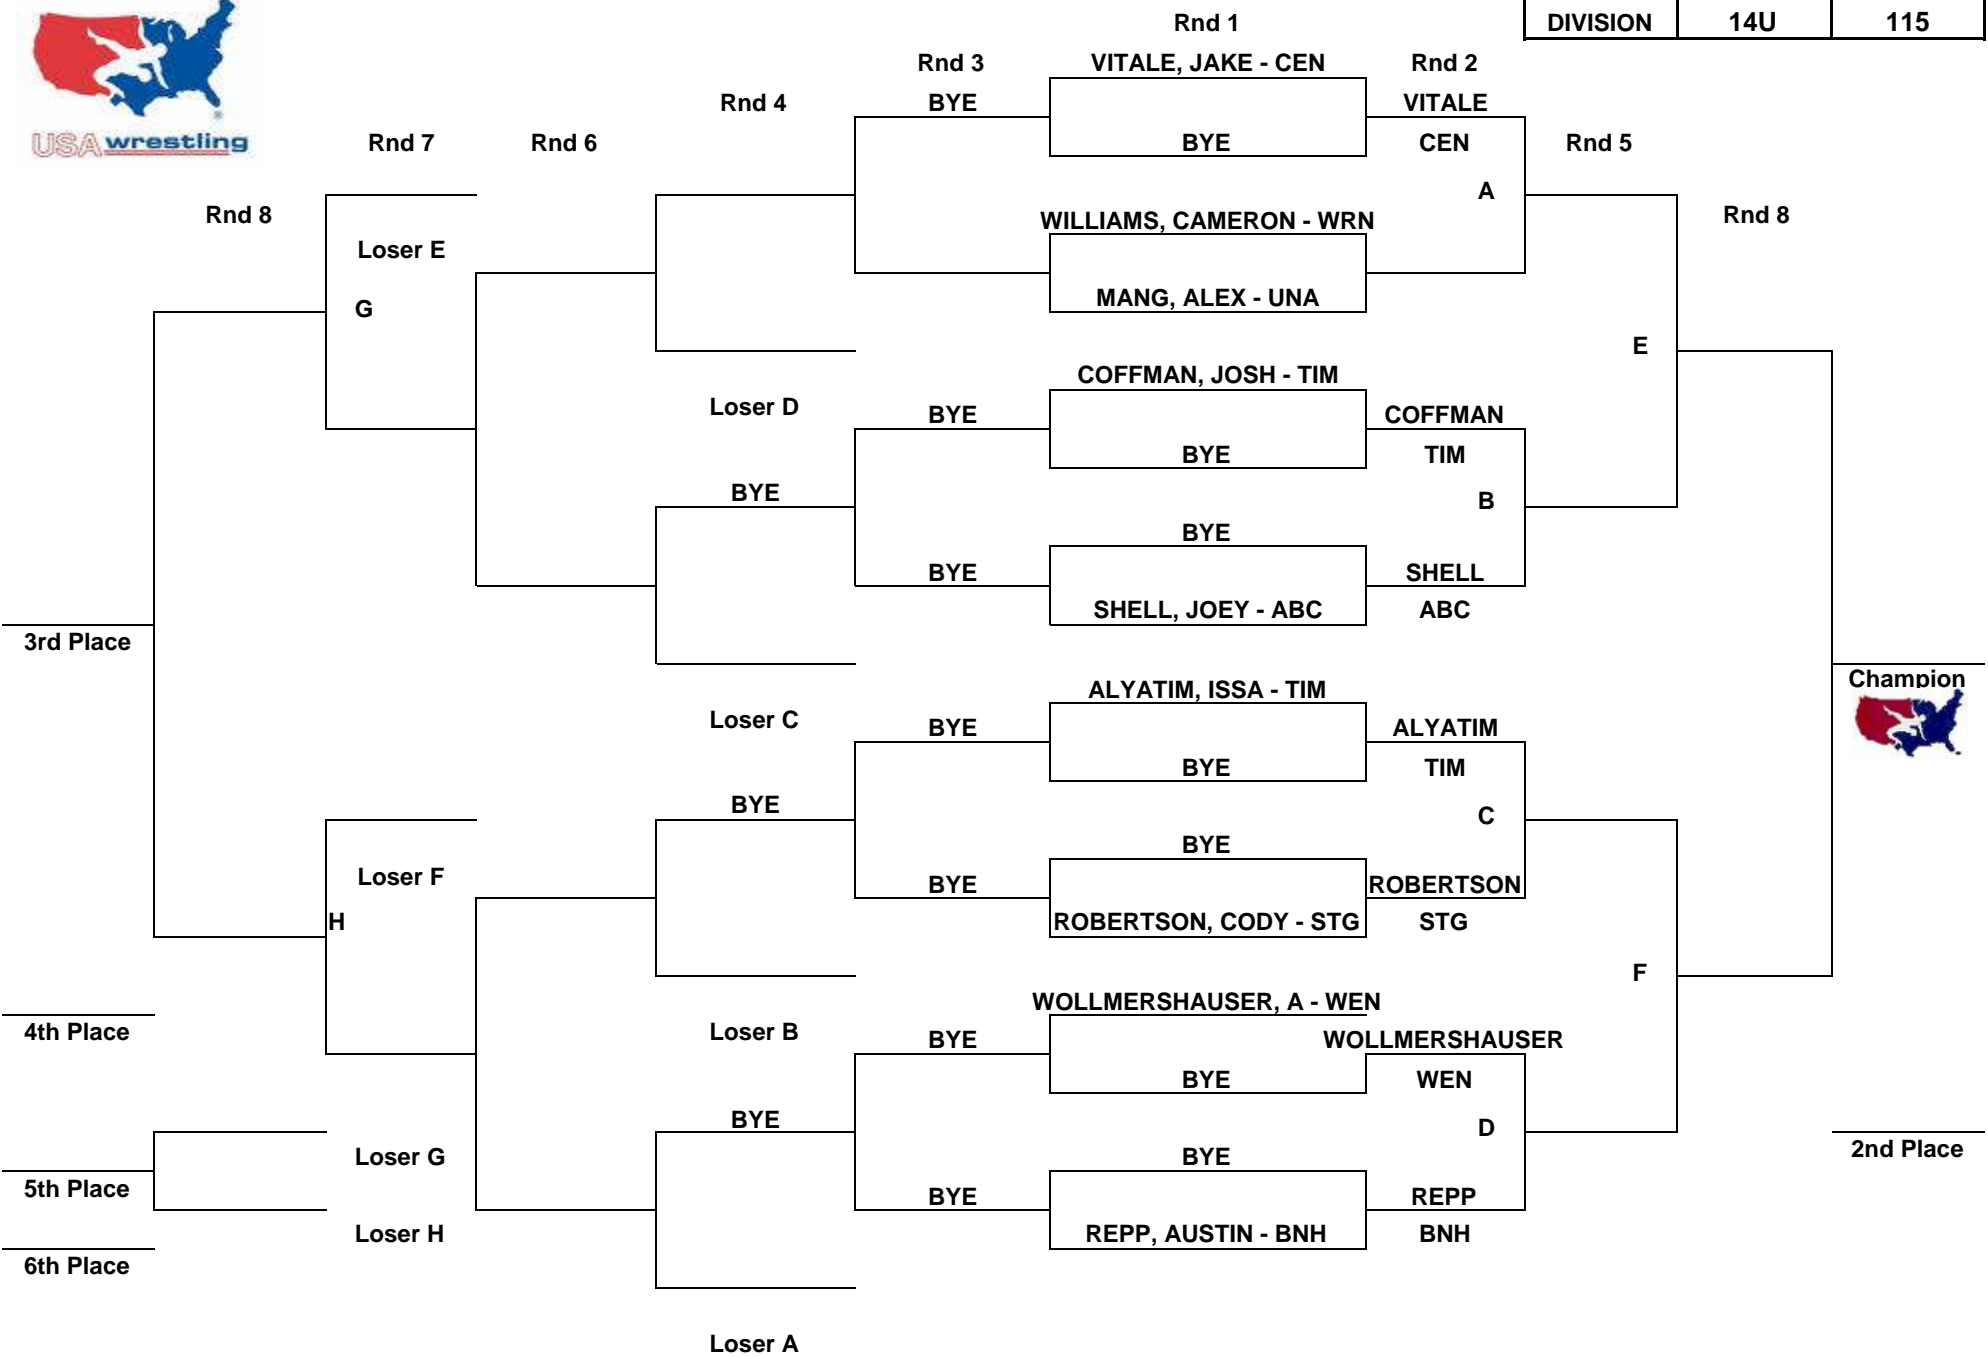

2009 MO USA WRESTLING REGION D TOURNAMENT

March 14, 2009		
DIVISION	14U	115

Hosted By:
The Wentzville Holt Wrestling Club @ Timberland High School - Wentzville, MO